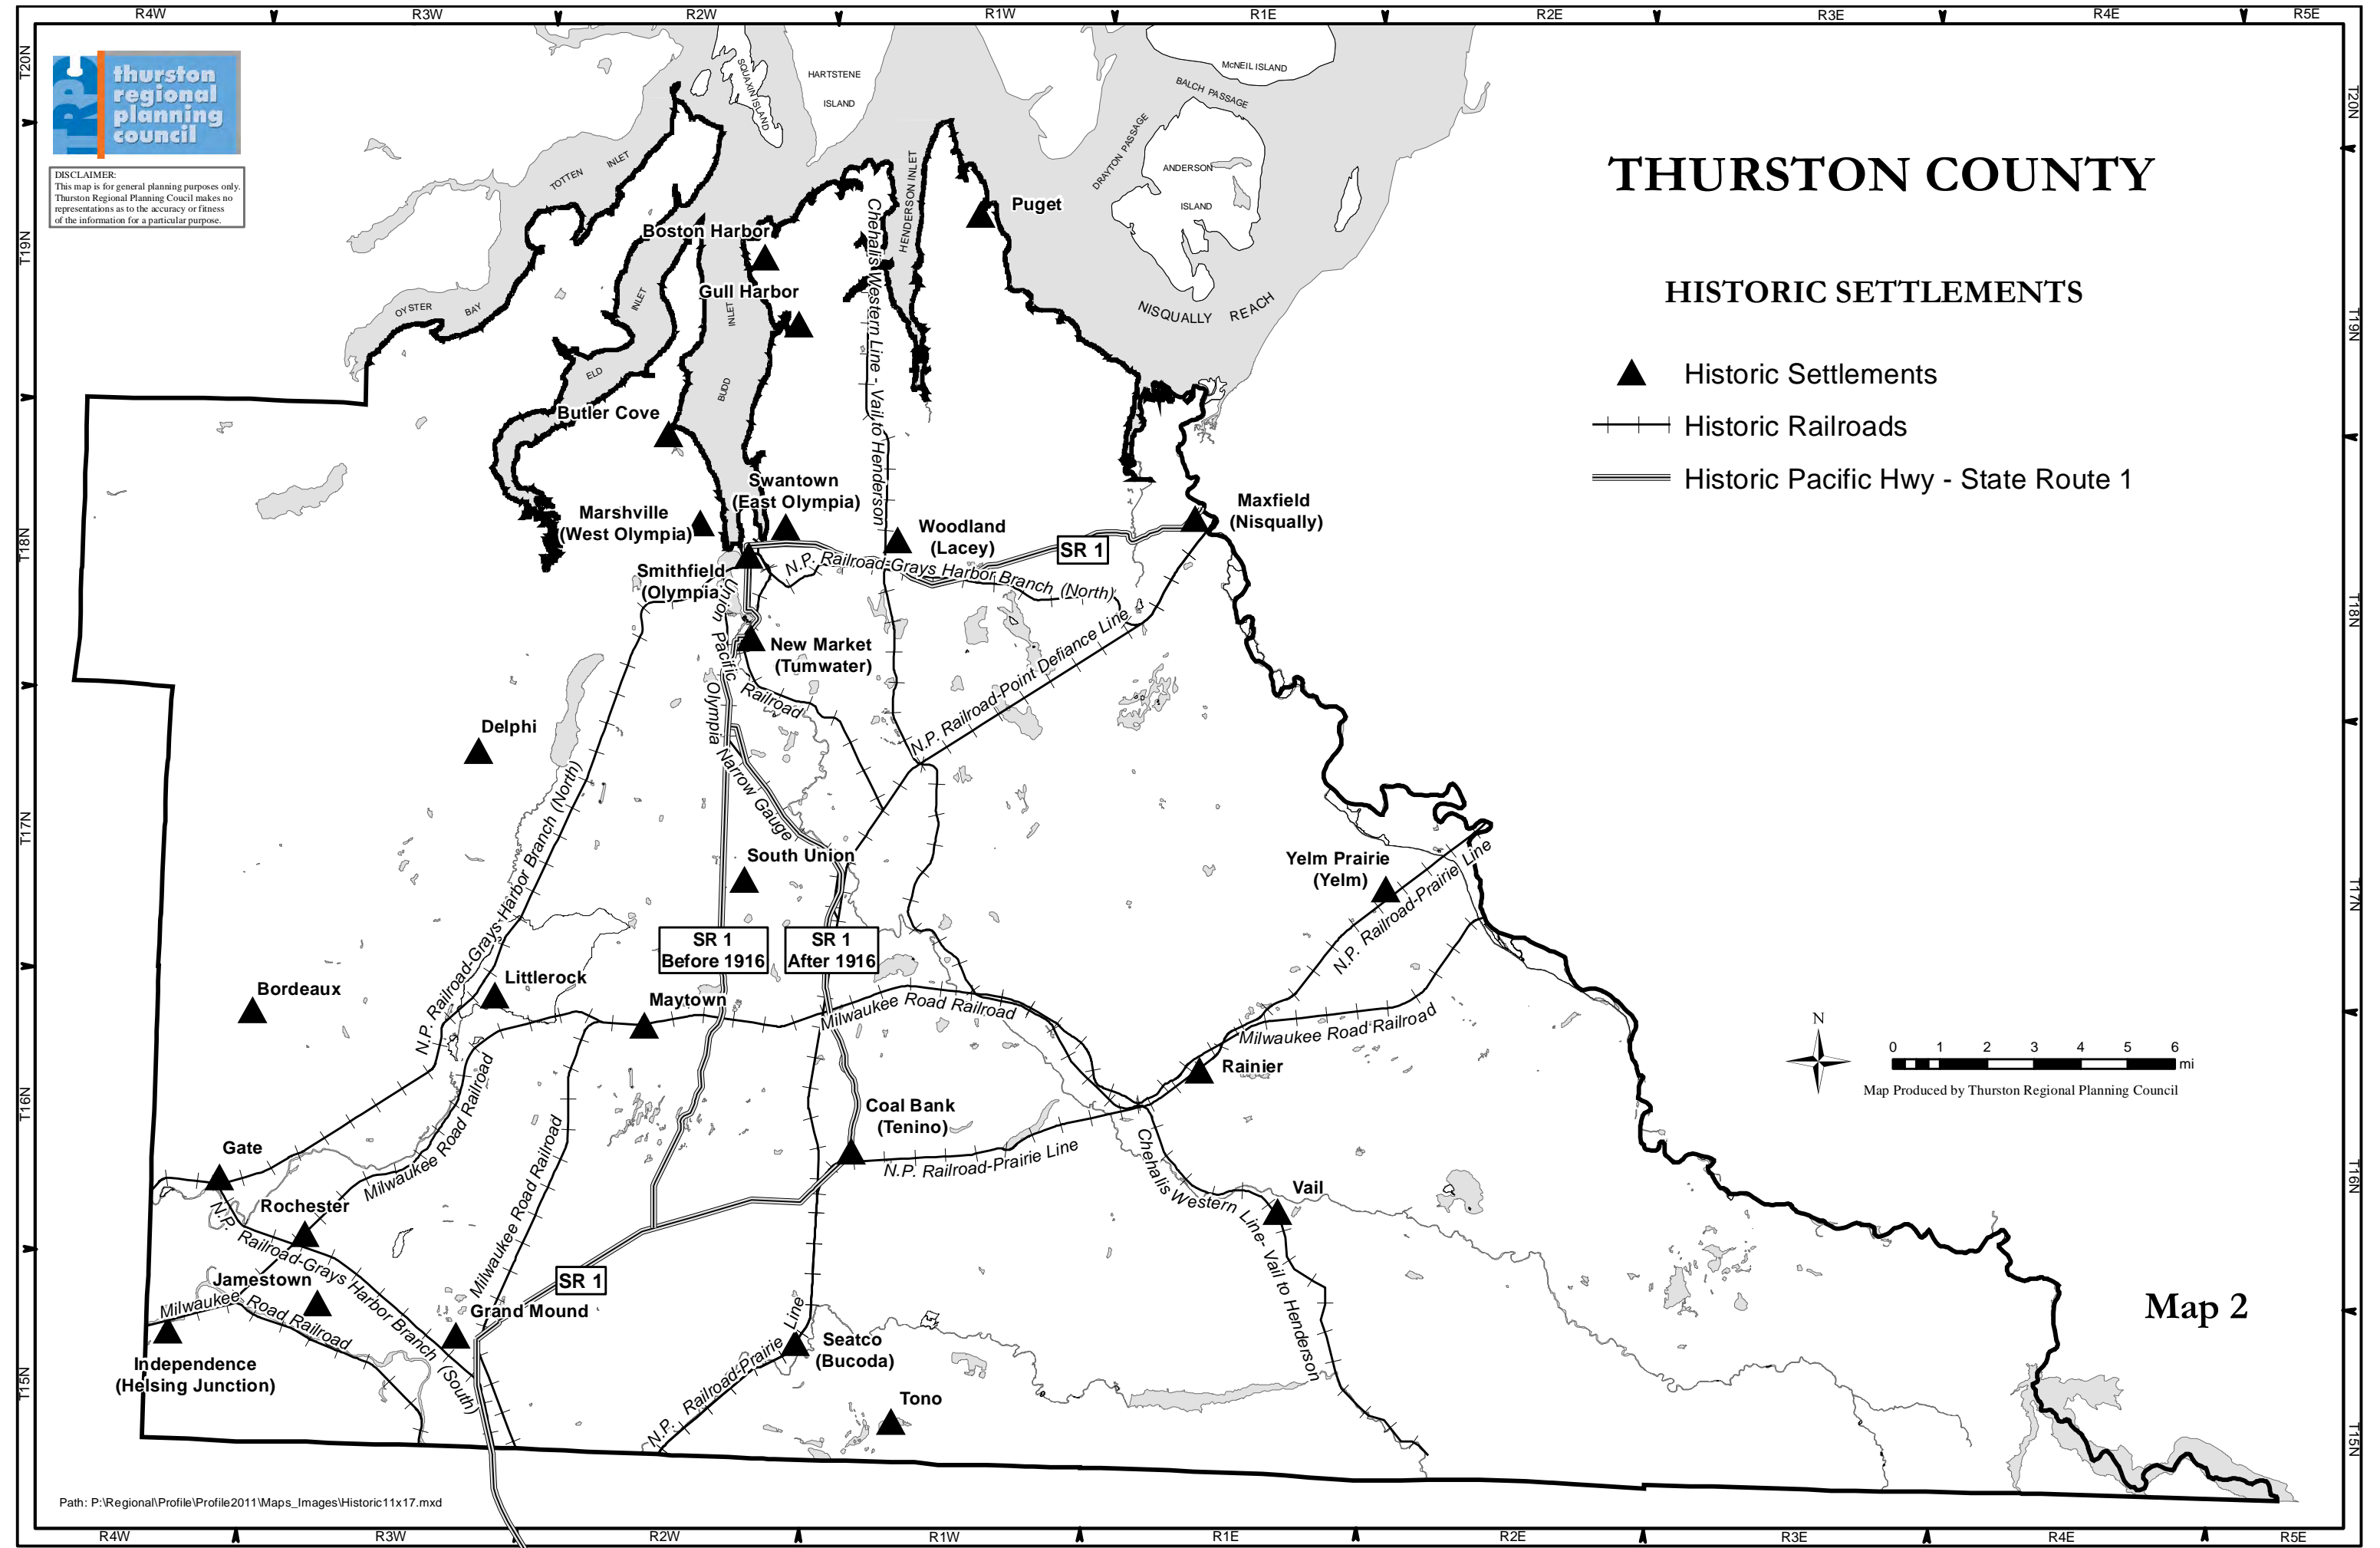

THURSTON COUNTY

HISTORIC SETTLEMENTS

- ▲ Historic Settlements
- —+— Historic Railroads
- == Historic Pacific Hwy - State Route 1

Map 2