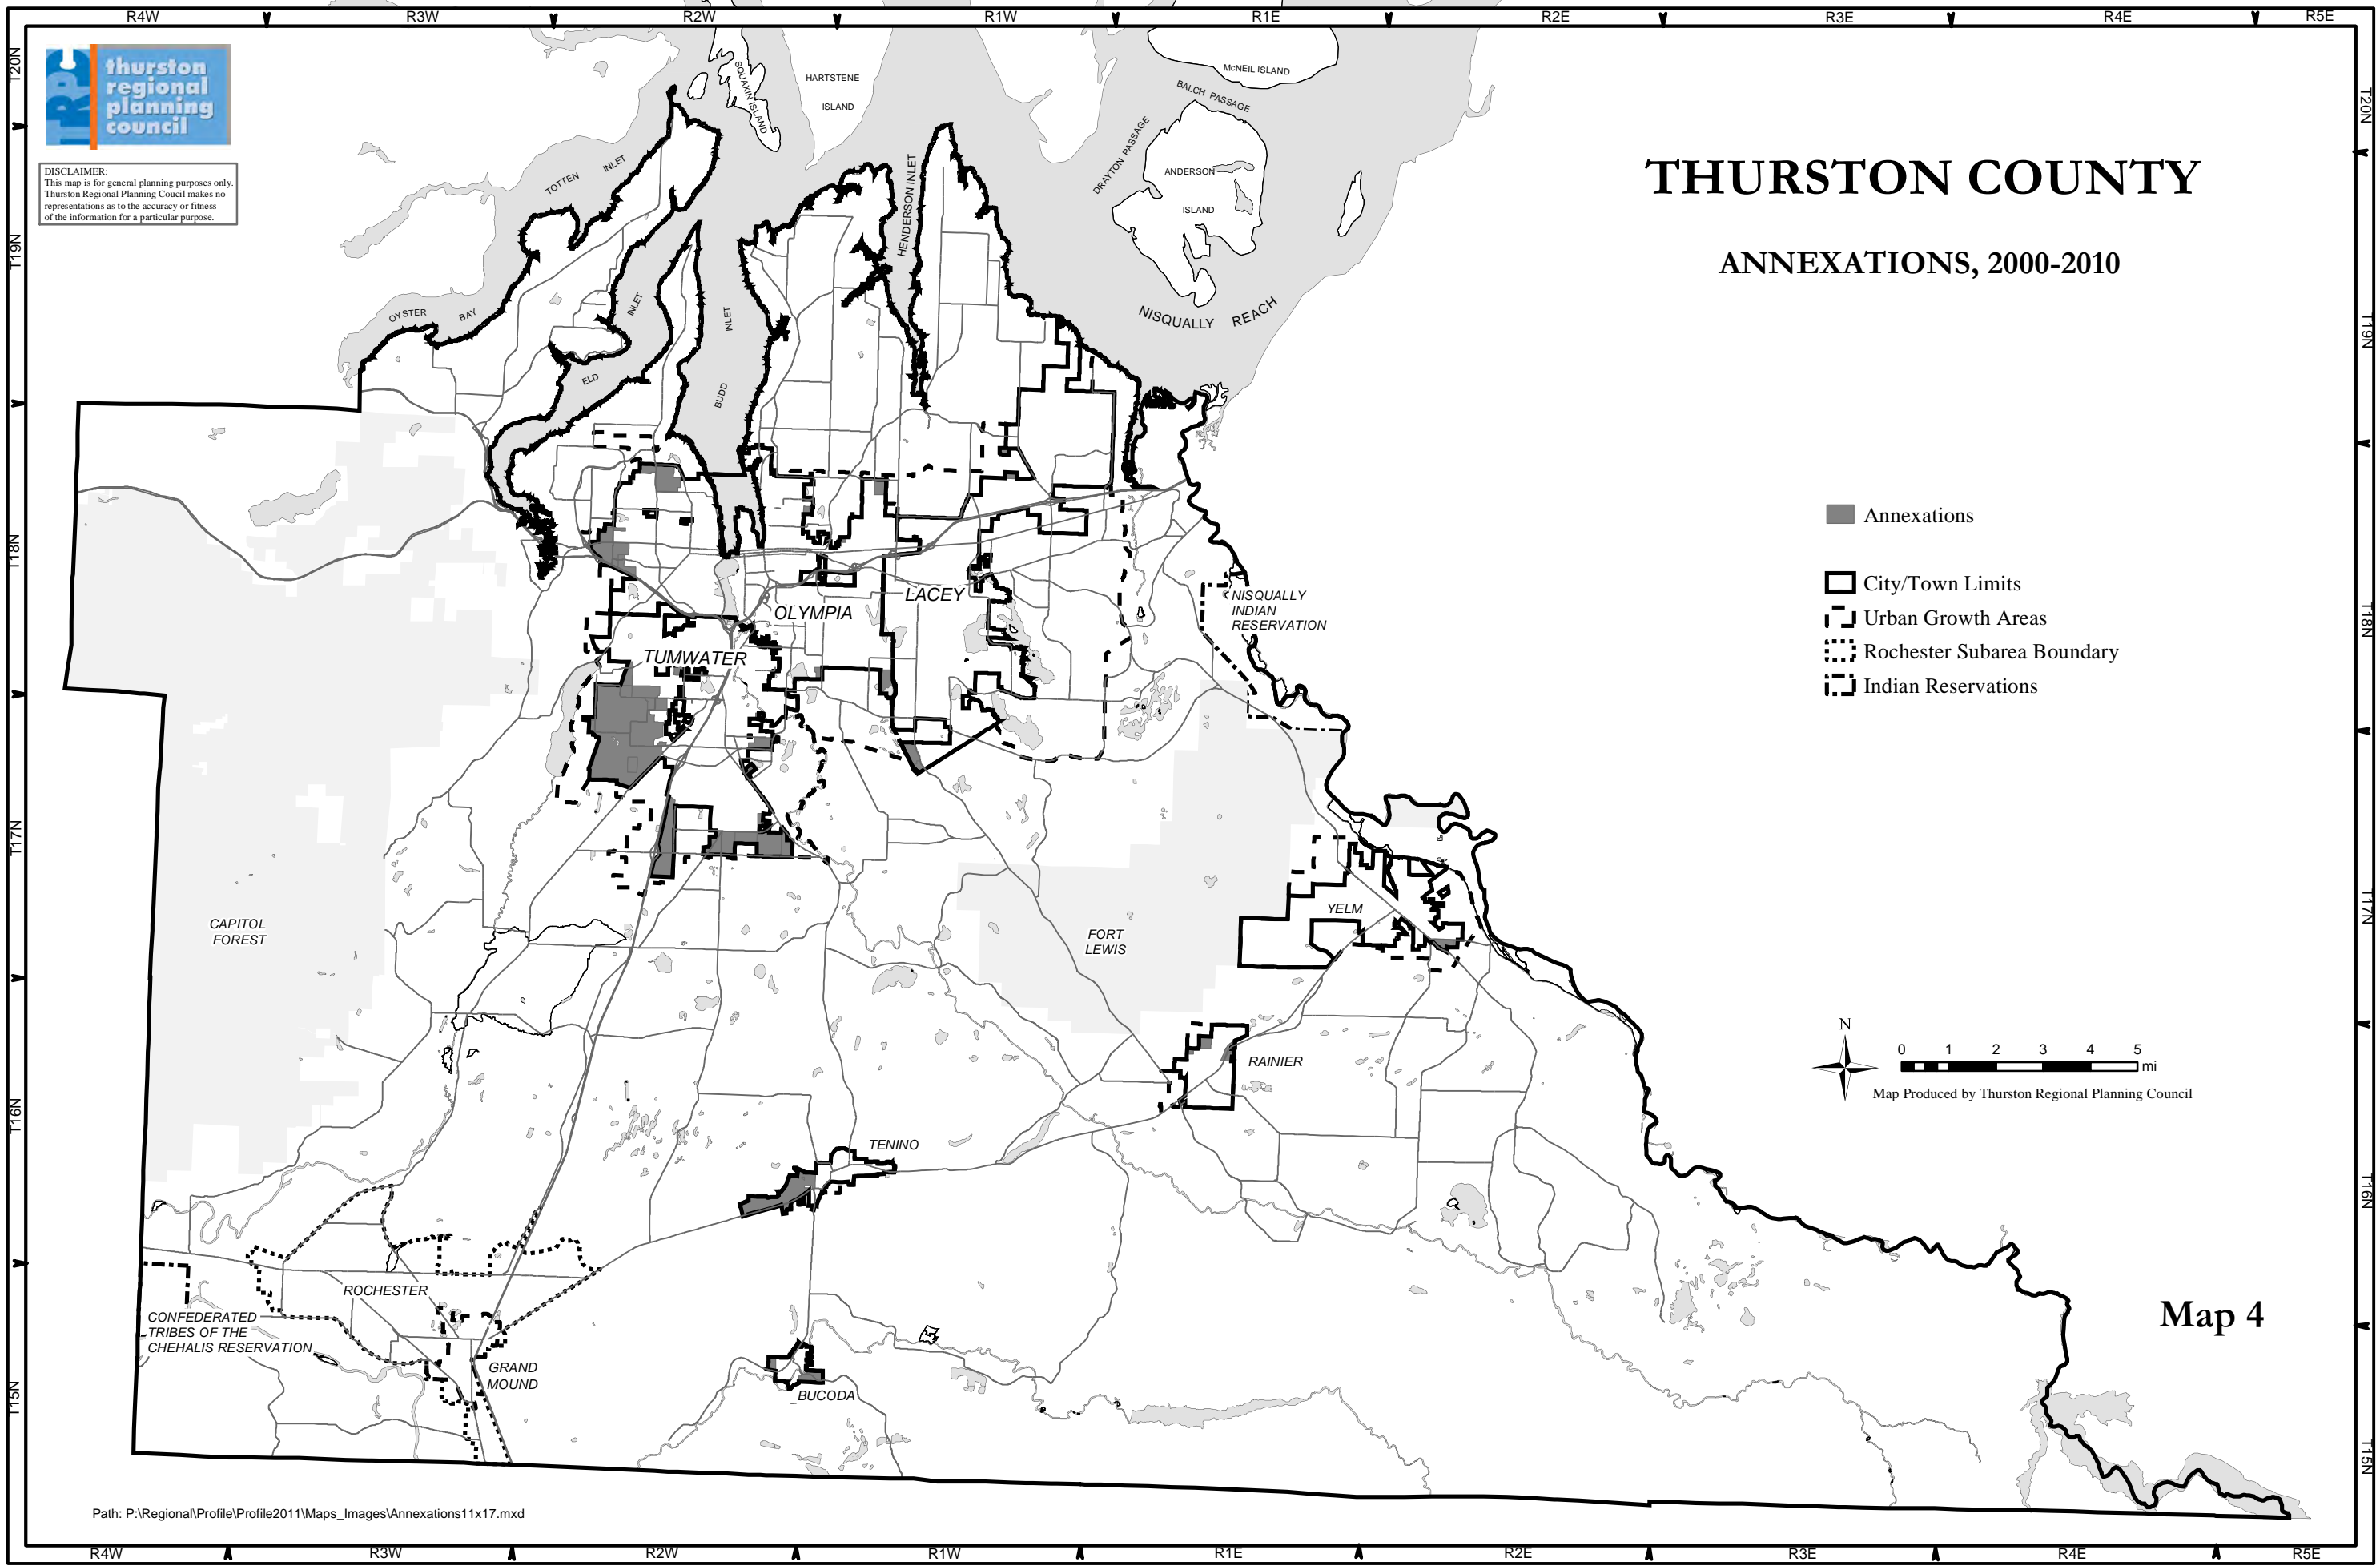

THURSTON COUNTY

ANNEXATIONS, 2000-2010

- Annexations
- City/Town Limits
- ▤ Urban Growth Areas
- ⋯ Rochester Subarea Boundary
- ▤ Indian Reservations

Map 4