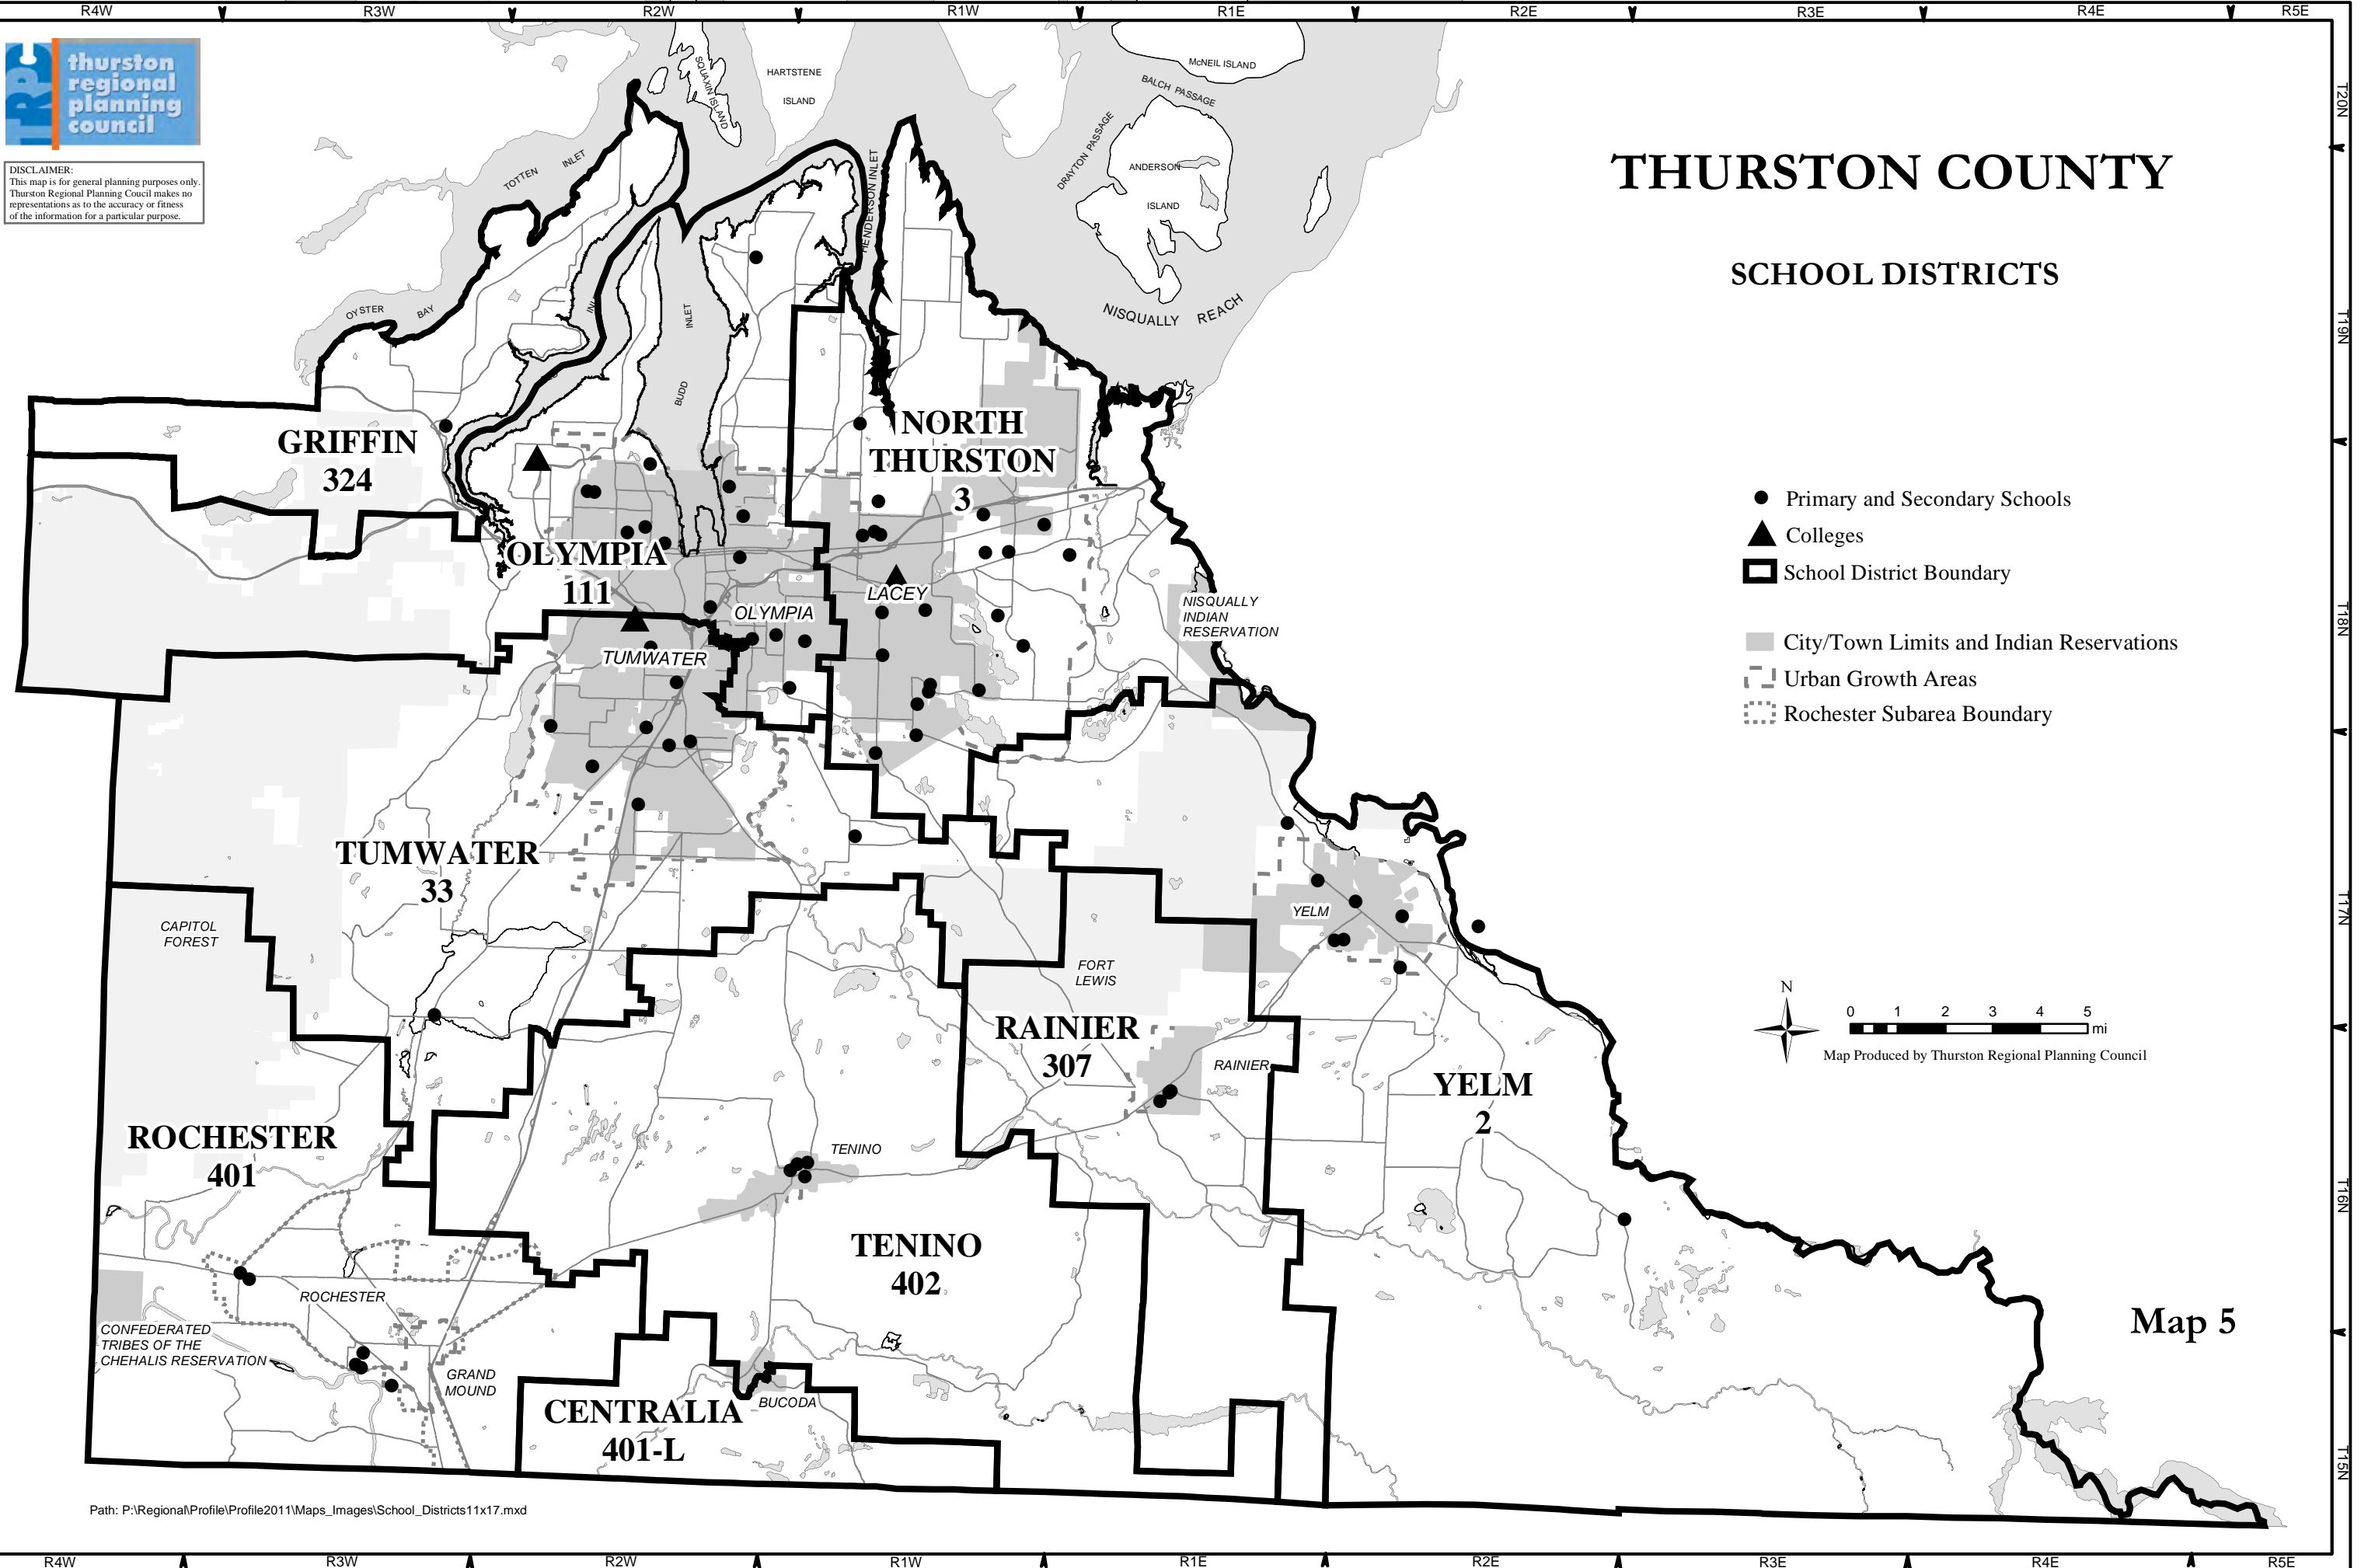

THURSTON COUNTY

SCHOOL DISTRICTS

- Primary and Secondary Schools
- ▲ Colleges
- ▭ School District Boundary
- City/Town Limits and Indian Reservations
- ▨ Urban Growth Areas
- ⋯ Rochester Subarea Boundary

Map 5

Path: P:\Regional\Profile\Profile2011\Maps_Images\School_Districts11x17.mxd