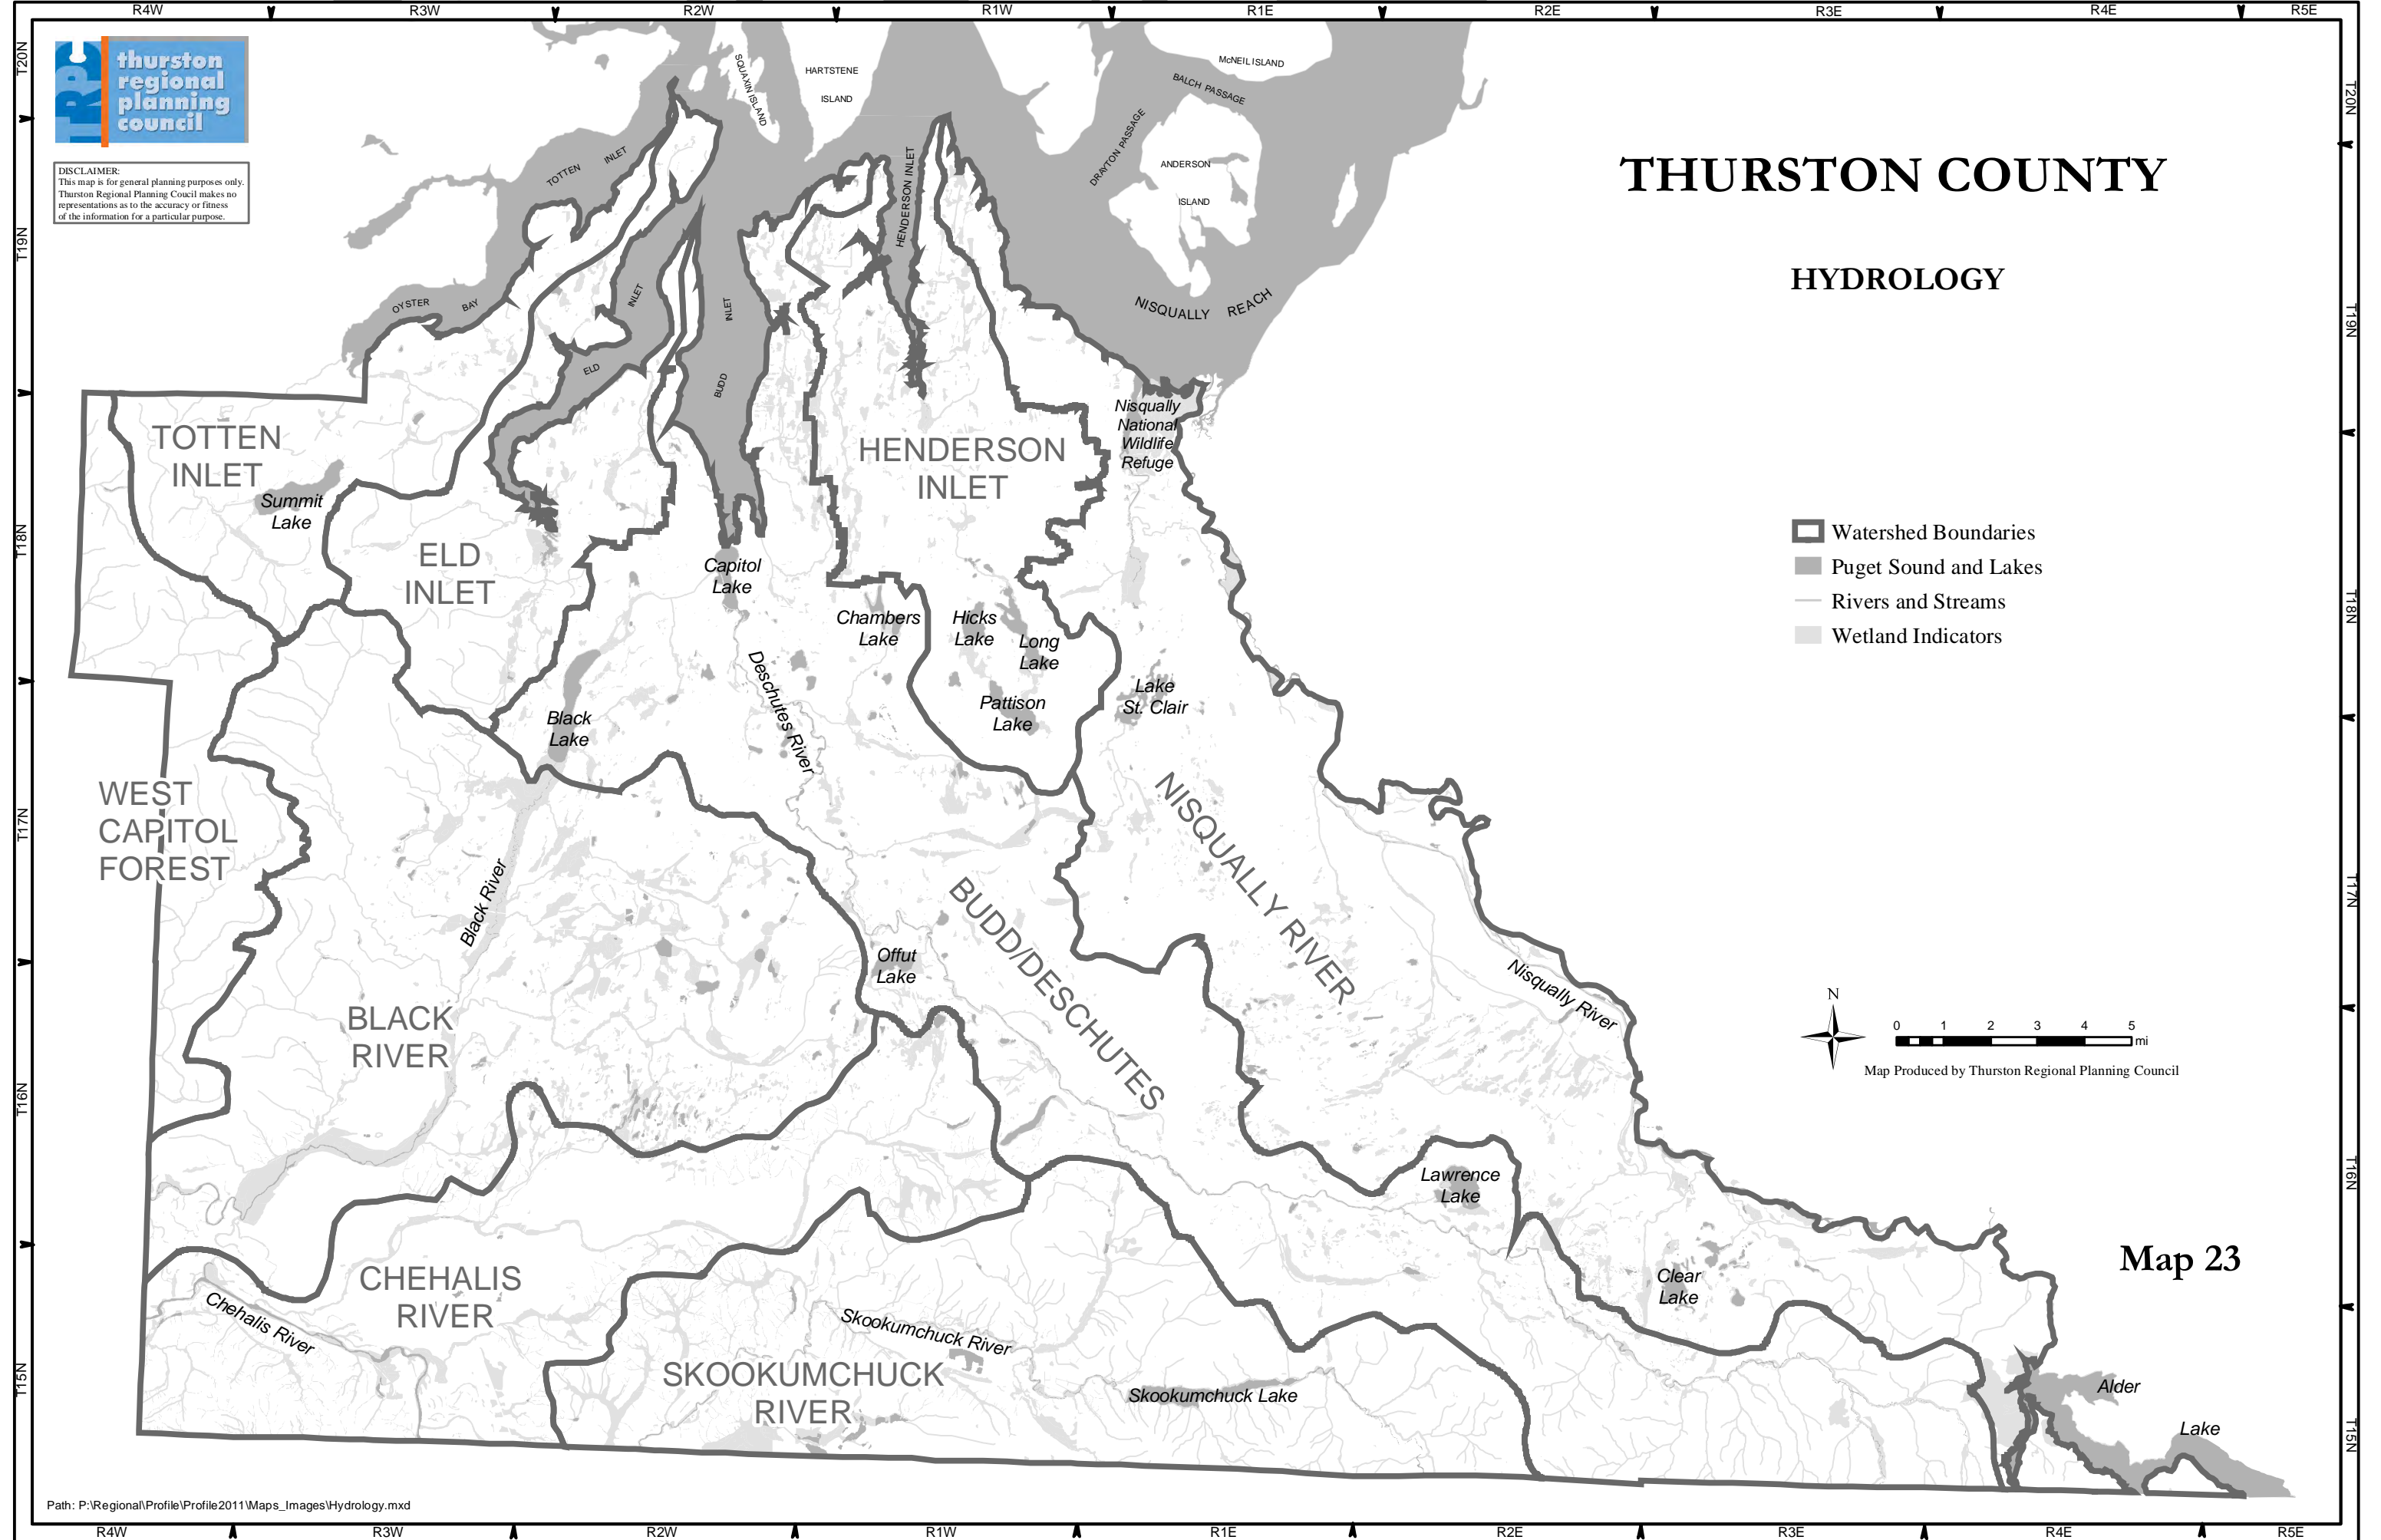

THURSTON COUNTY

HYDROLOGY

- Watershed Boundaries
- Puget Sound and Lakes
- Rivers and Streams
- Wetland Indicators

Map 23