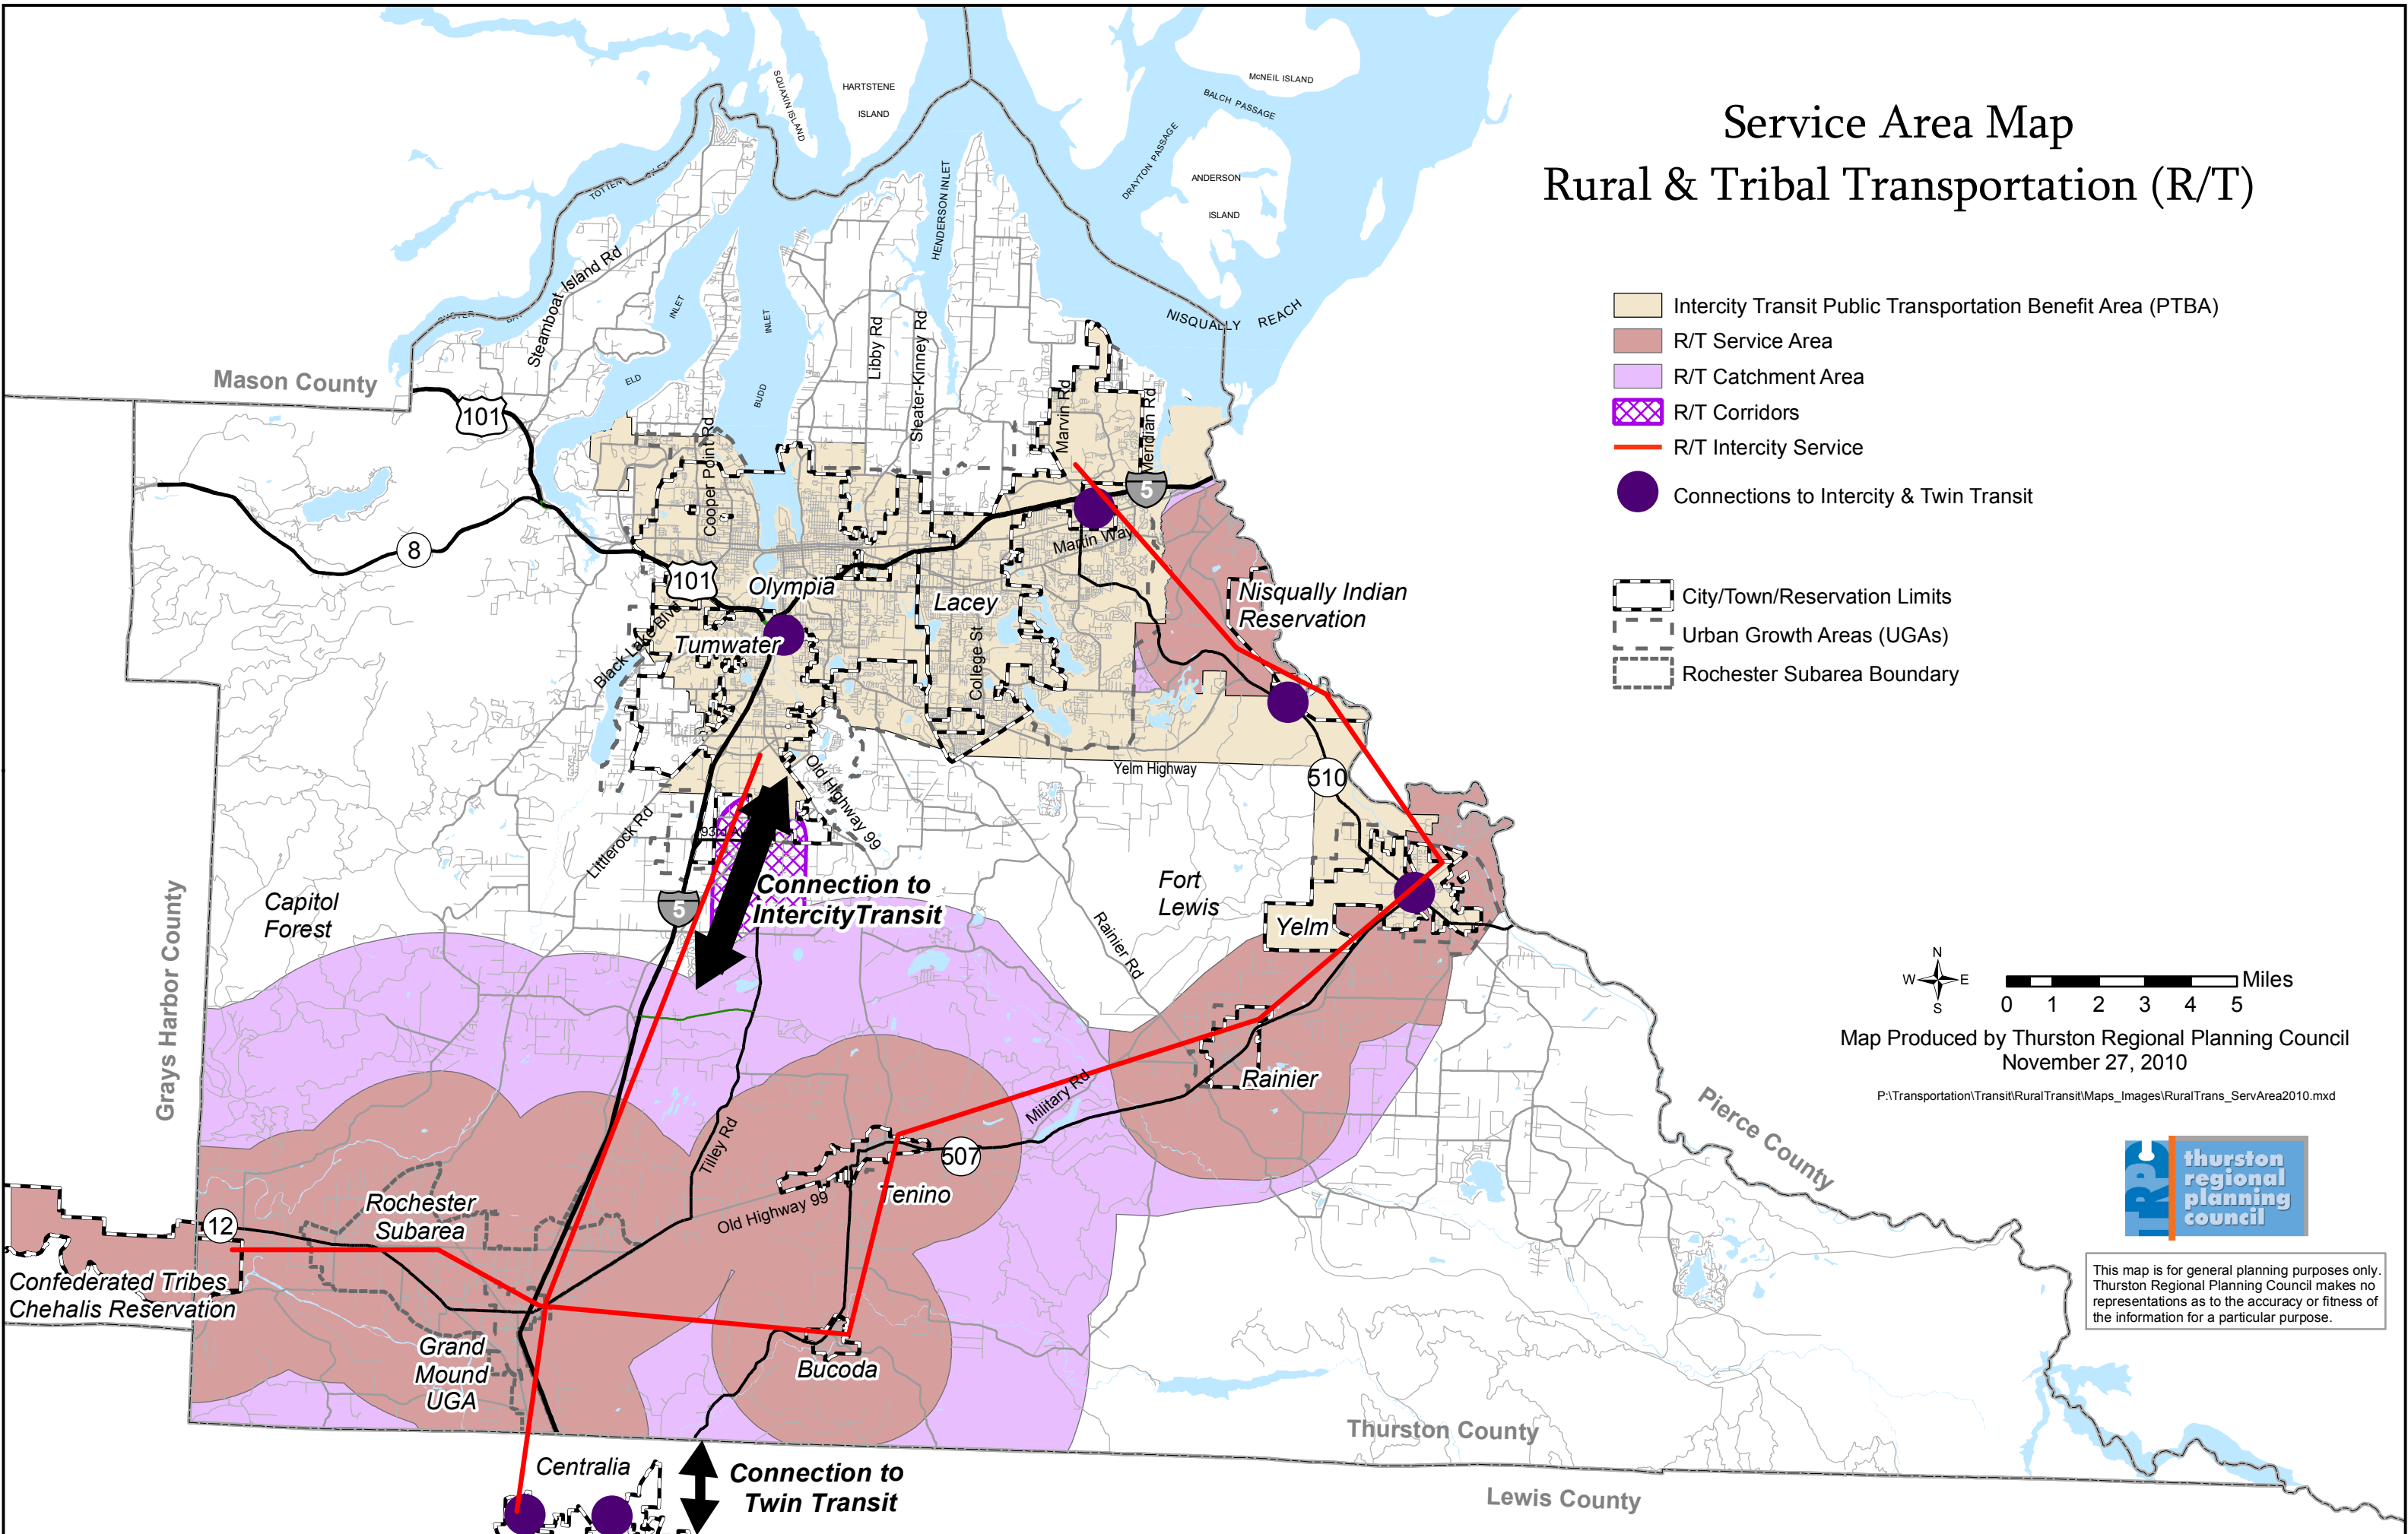

Service Area Map Rural & Tribal Transportation (R/T)

Map Produced by Thurston Regional Planning Council
November 27, 2010

P:\Transportation\Transit\RuralTransit\Maps_Images\RuralTrans_ServArea2010.mxd

This map is for general planning purposes only. Thurston Regional Planning Council makes no representations as to the accuracy or fitness of the information for a particular purpose.