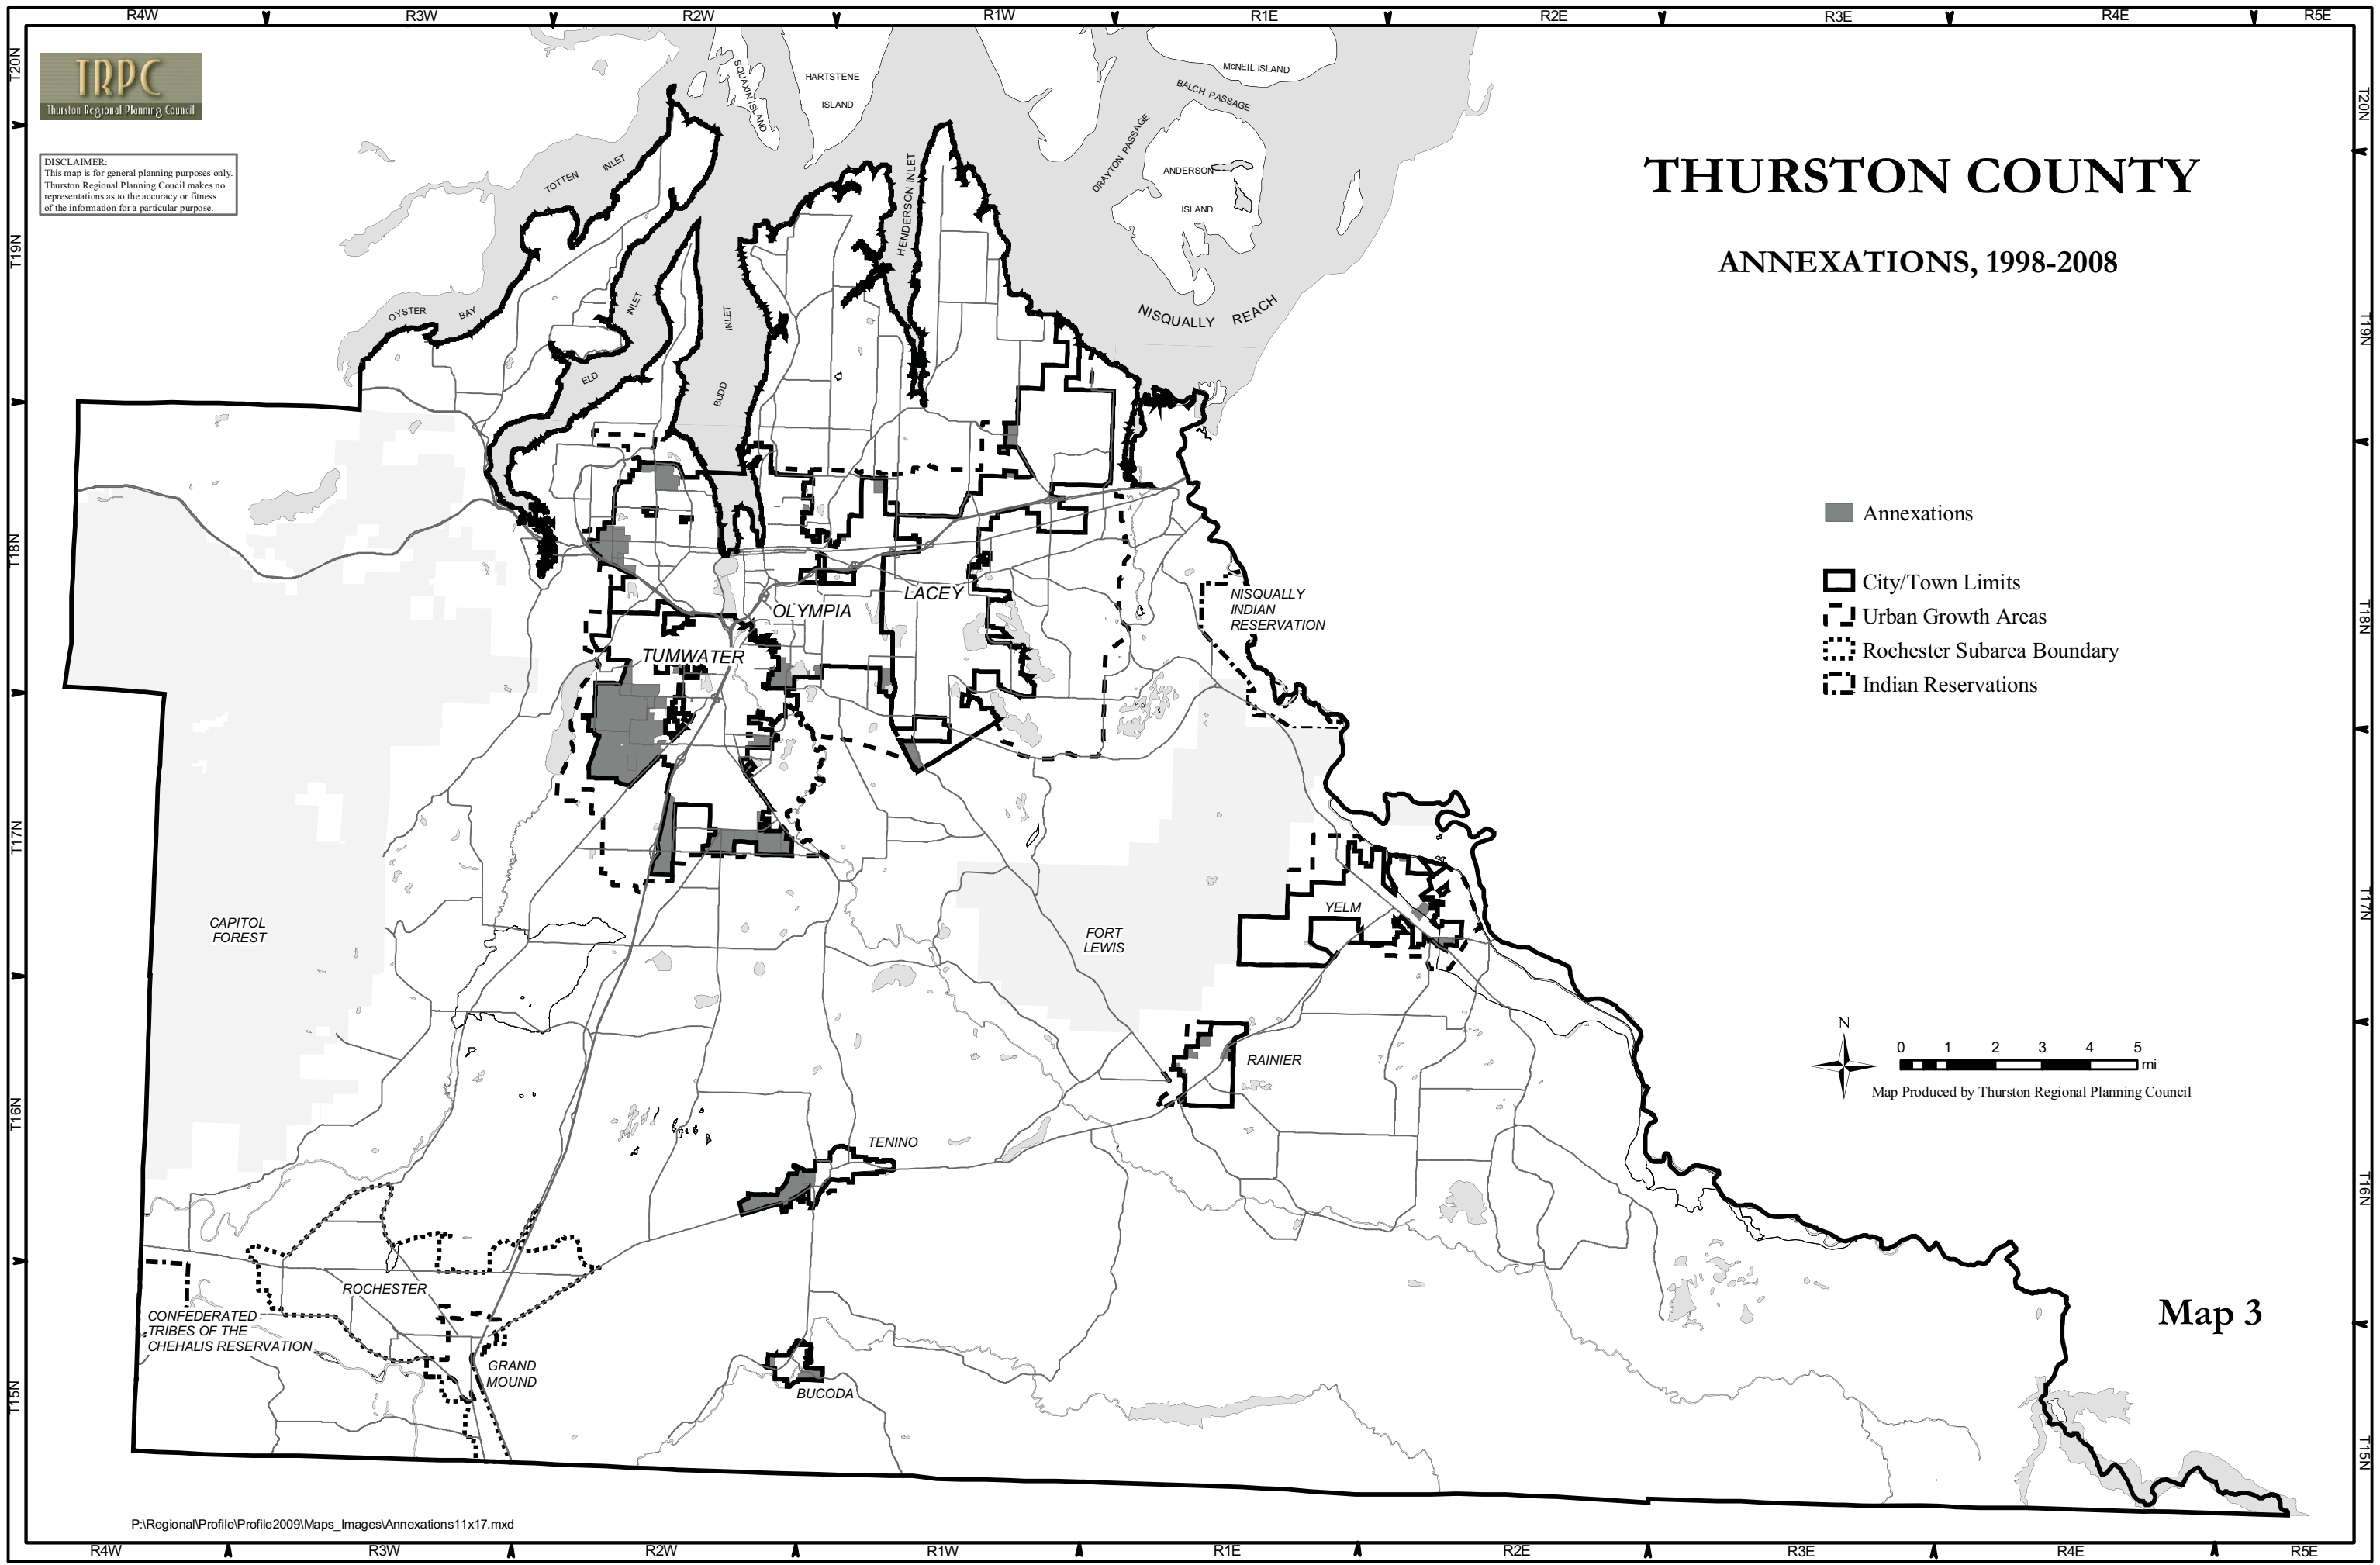

THURSTON COUNTY

ANNEXATIONS, 1998-2008

- Annexations
- City/Town Limits
- Urban Growth Areas
- Rochester Subarea Boundary
- Indian Reservations

Map 3