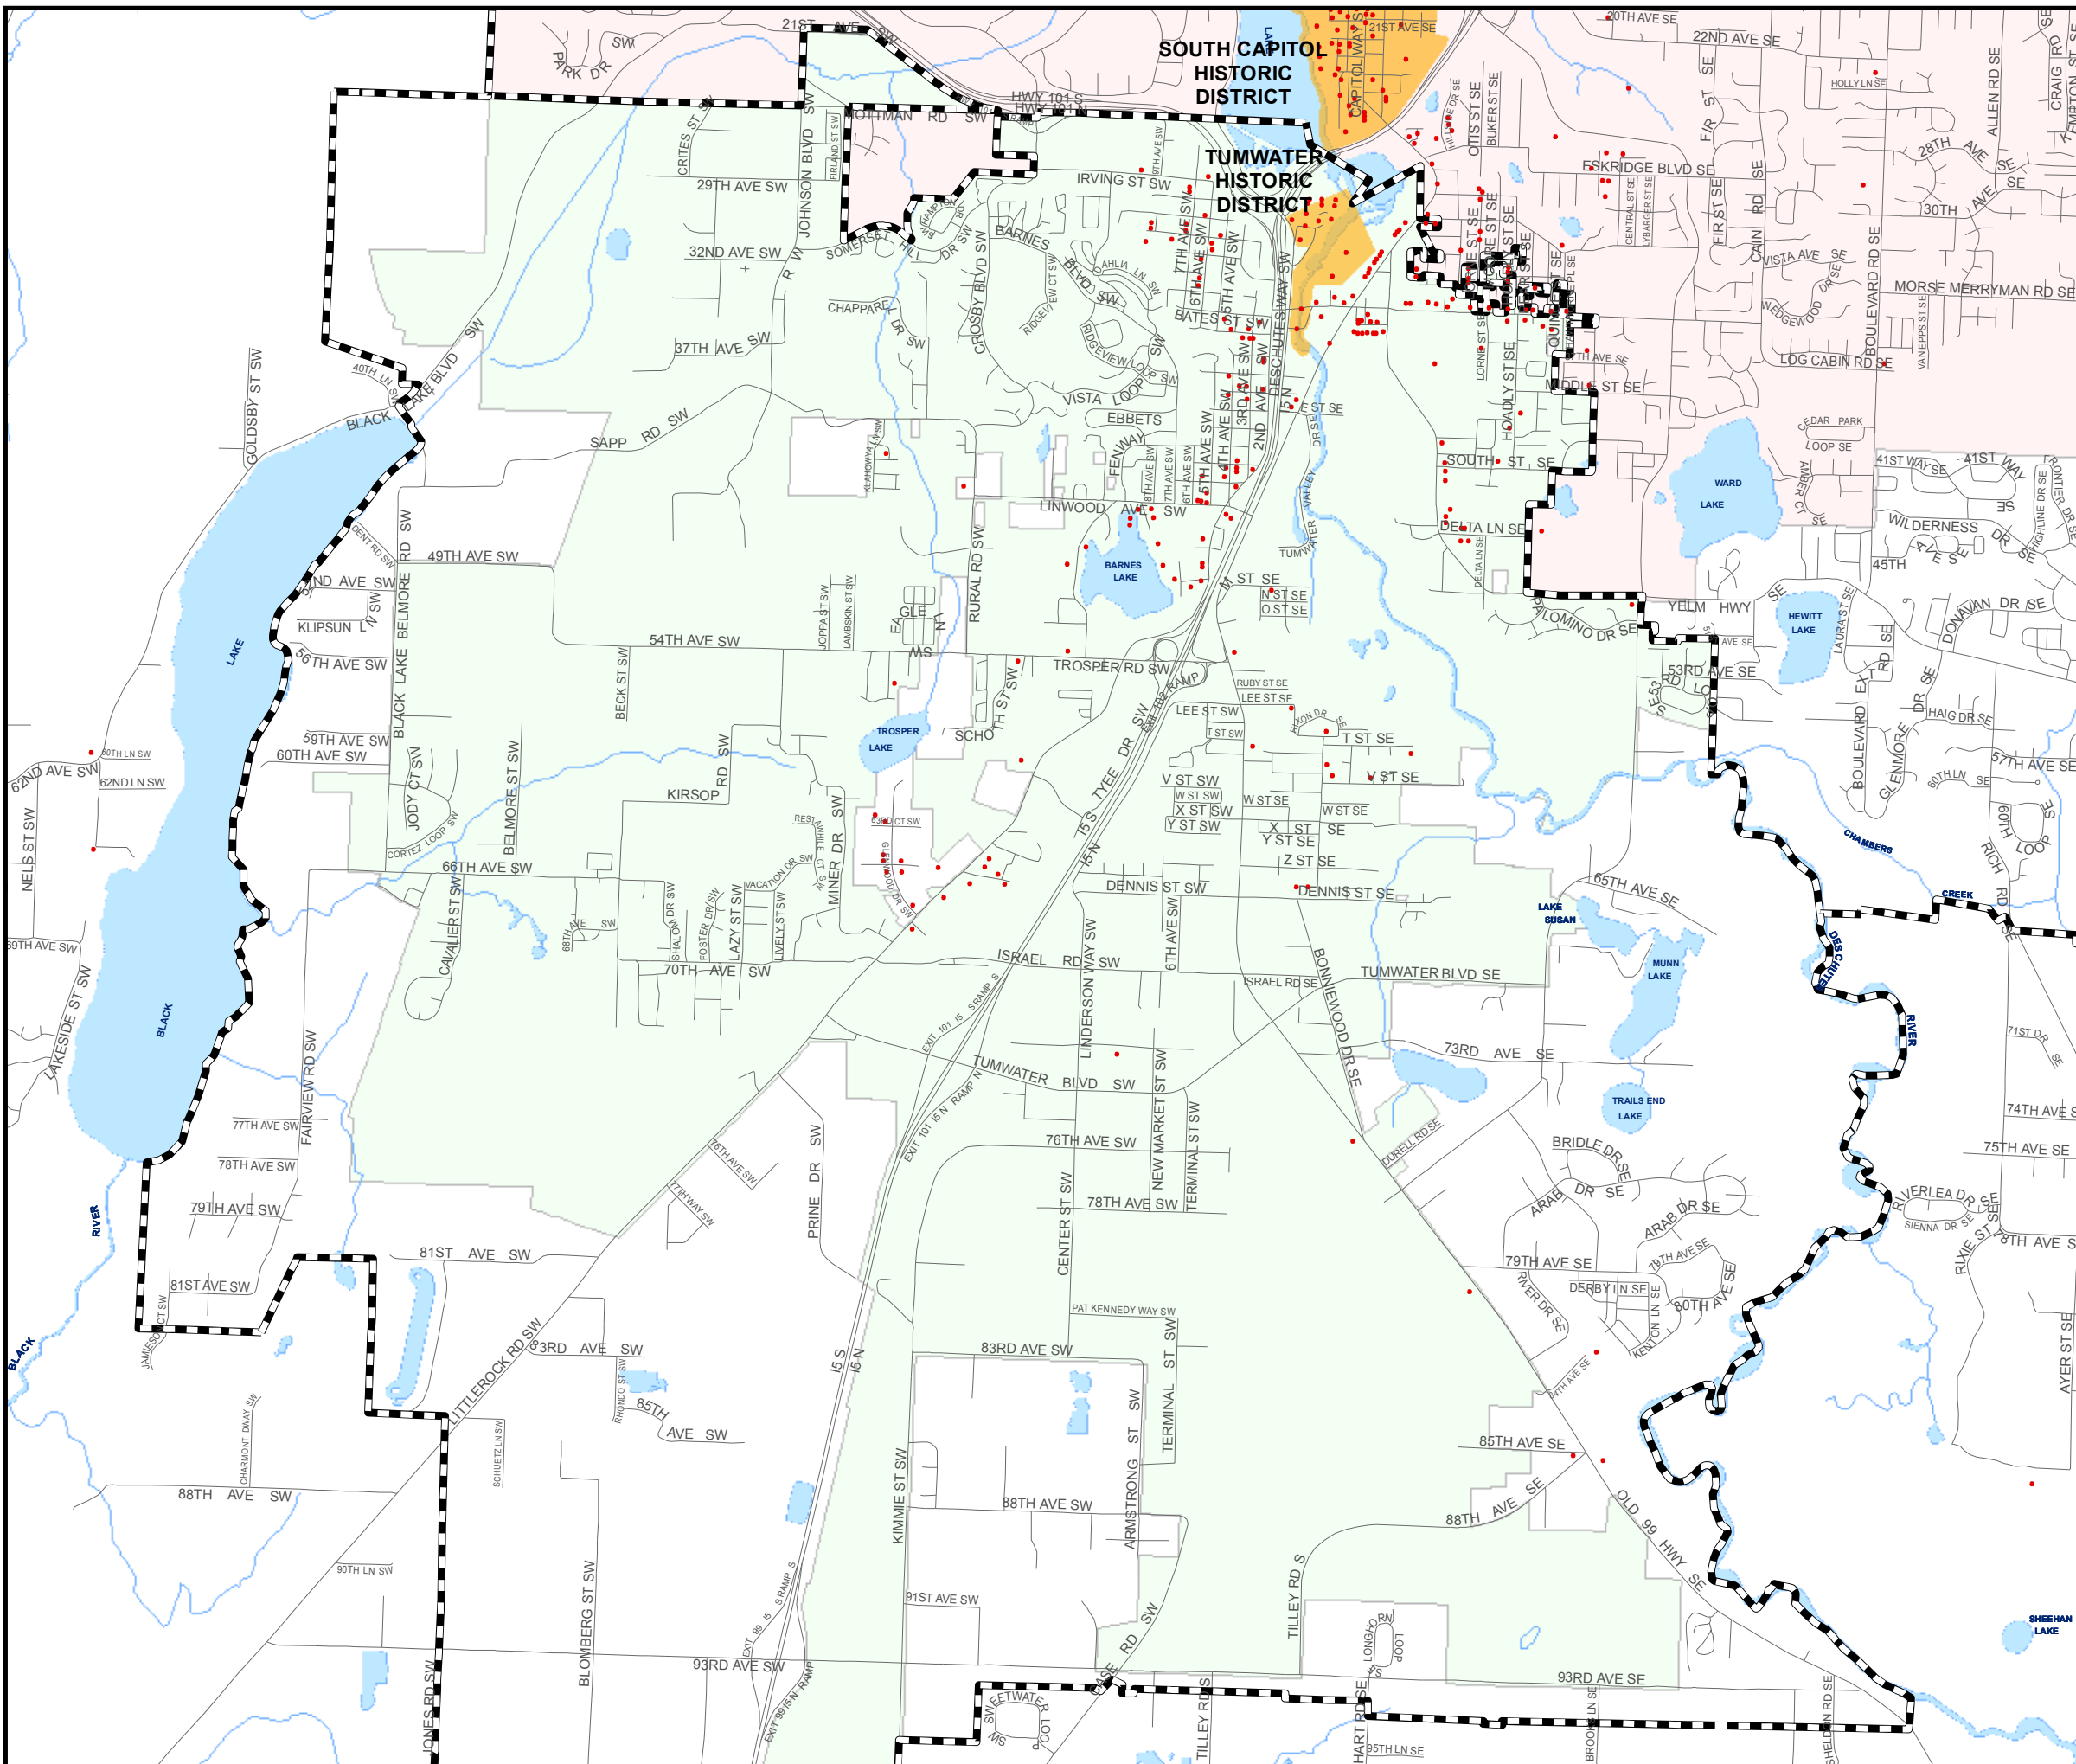

Shoreline Master Program Tumwater

Historic Districts and Properties

- Historic Properties
- Historic Districts
- Lacey
- Olympia
- Tumwater
- Urban Growth Boundary
- Roads

DISCLAIMER:
This map is for general planning purposes only. Thurston Regional Planning Council makes no representations as to accuracy or fitness of the information for a particular purpose.

MAP # T-11