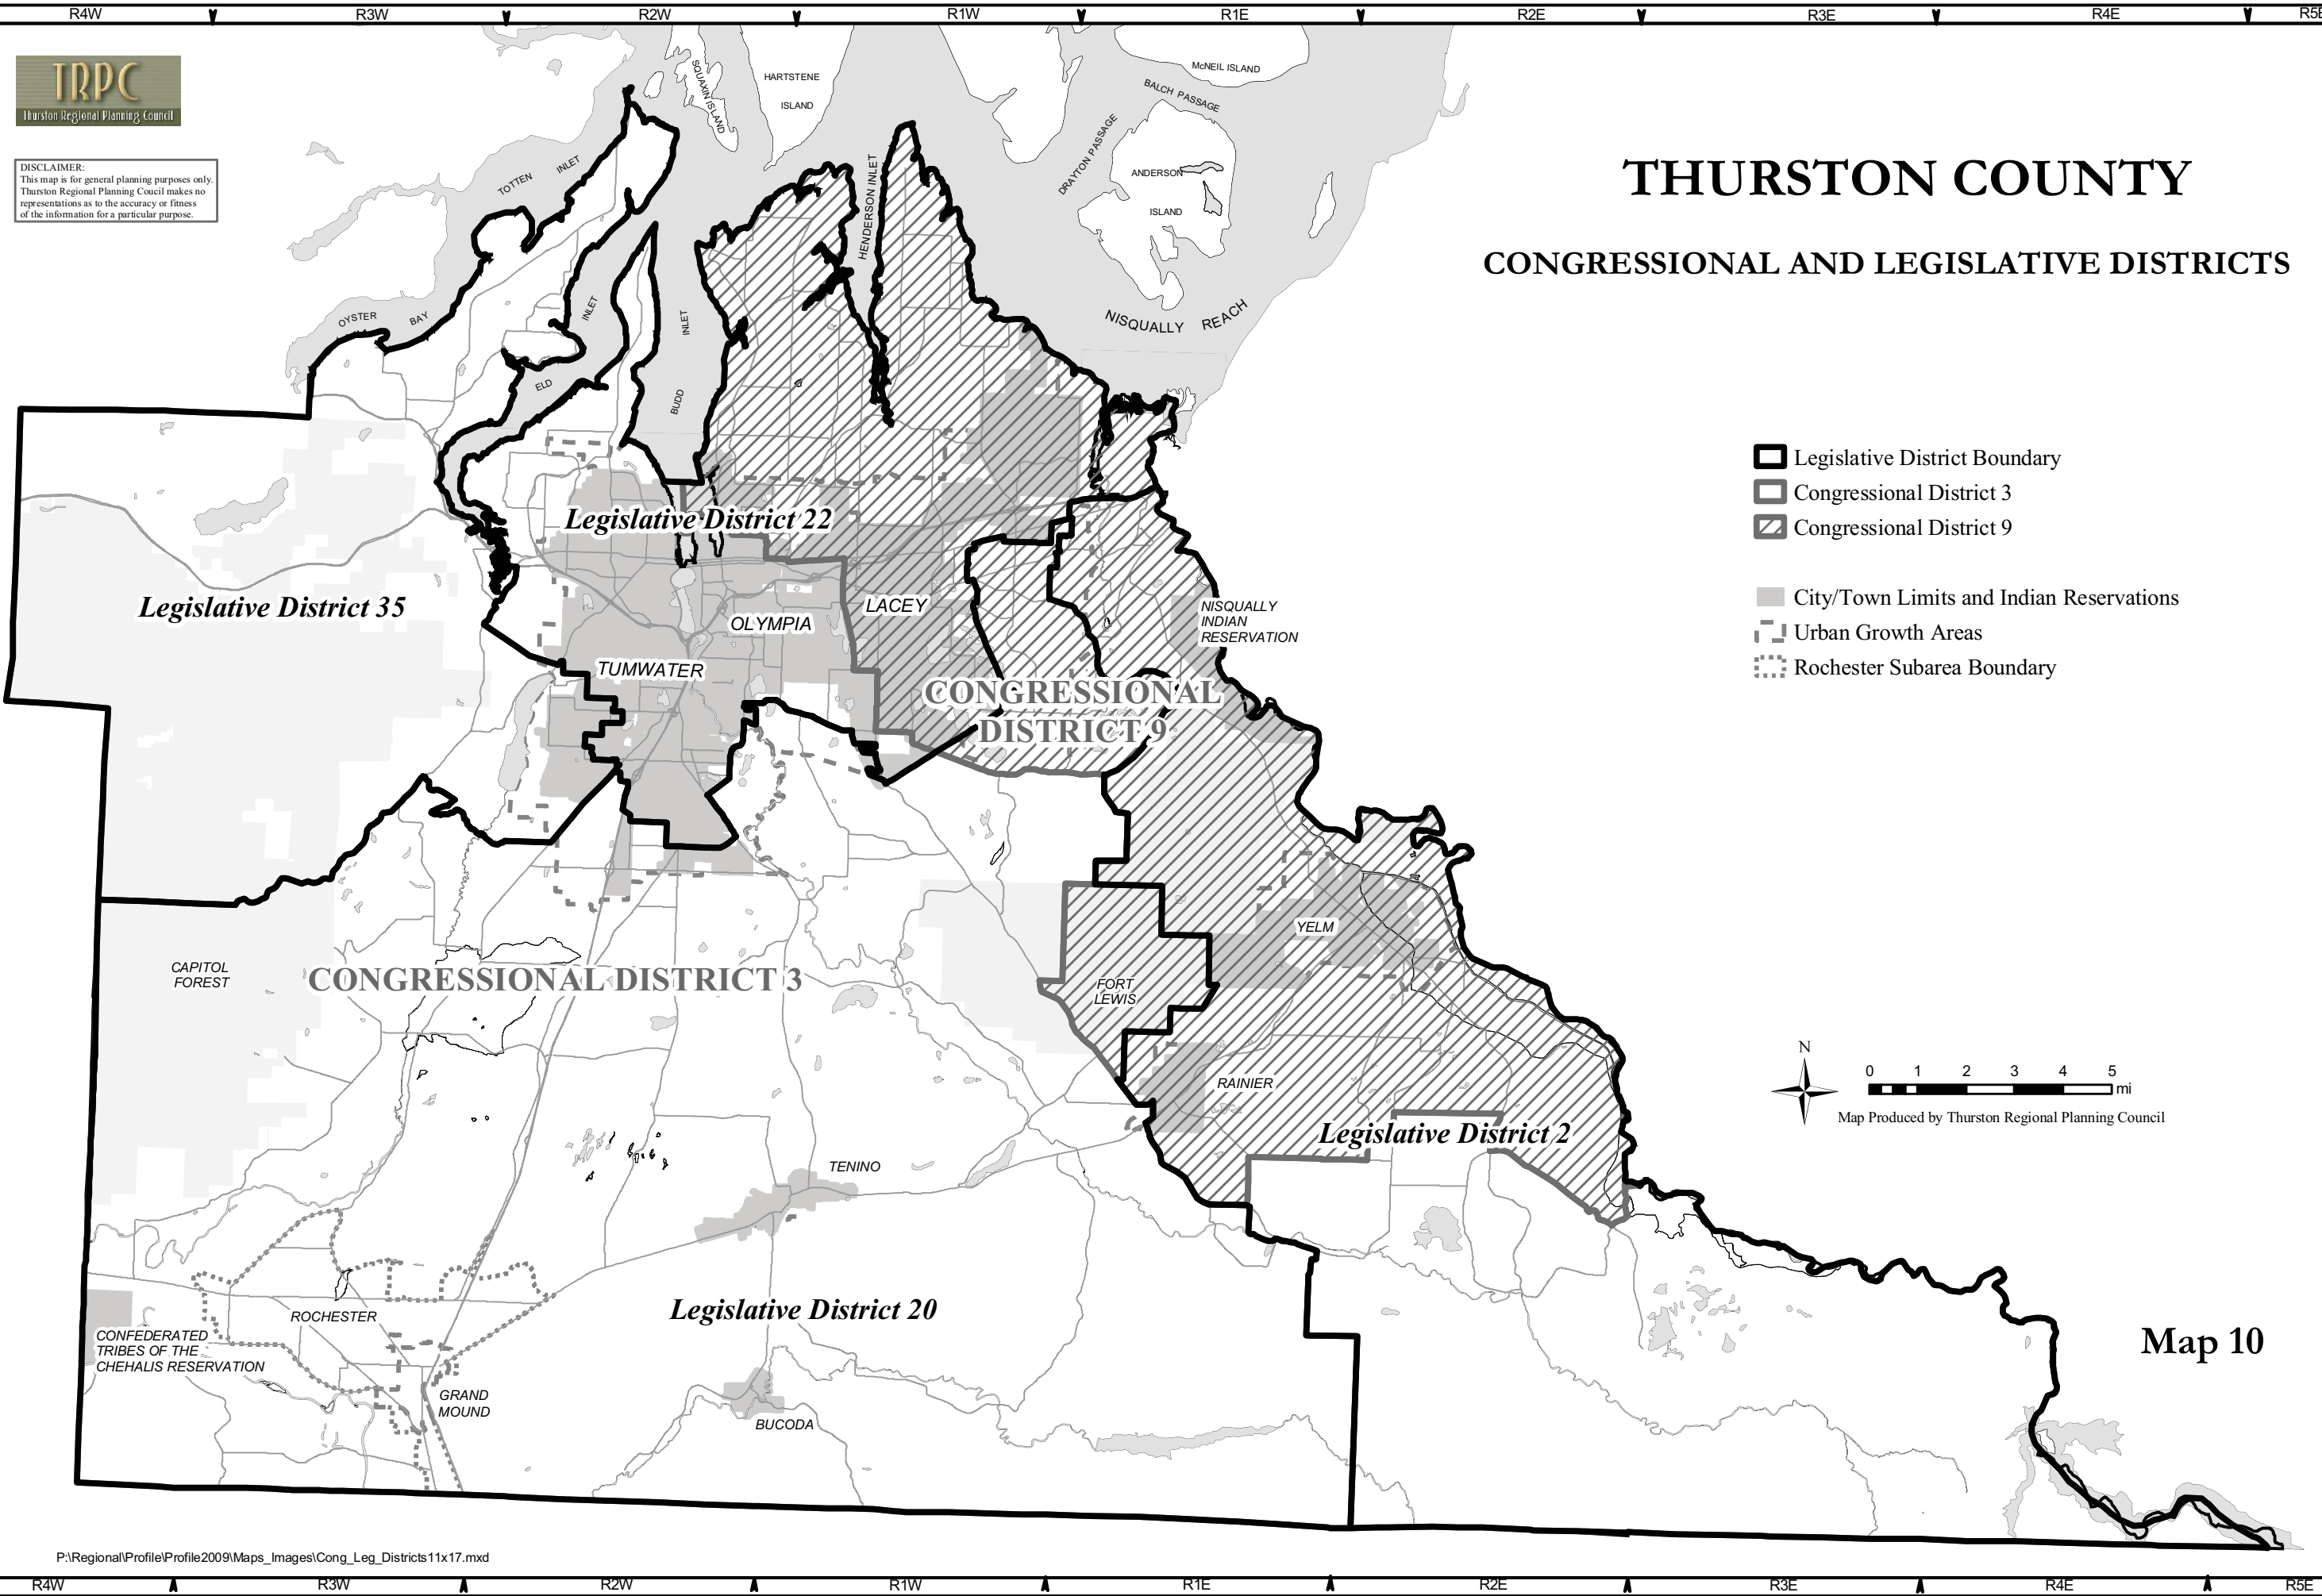

THURSTON COUNTY

CONGRESSIONAL AND LEGISLATIVE DISTRICTS

- Legislative District Boundary
- Congressional District 3
- Congressional District 9
- City/Town Limits and Indian Reservations
- Urban Growth Areas
- Rochester Subarea Boundary

Map 10