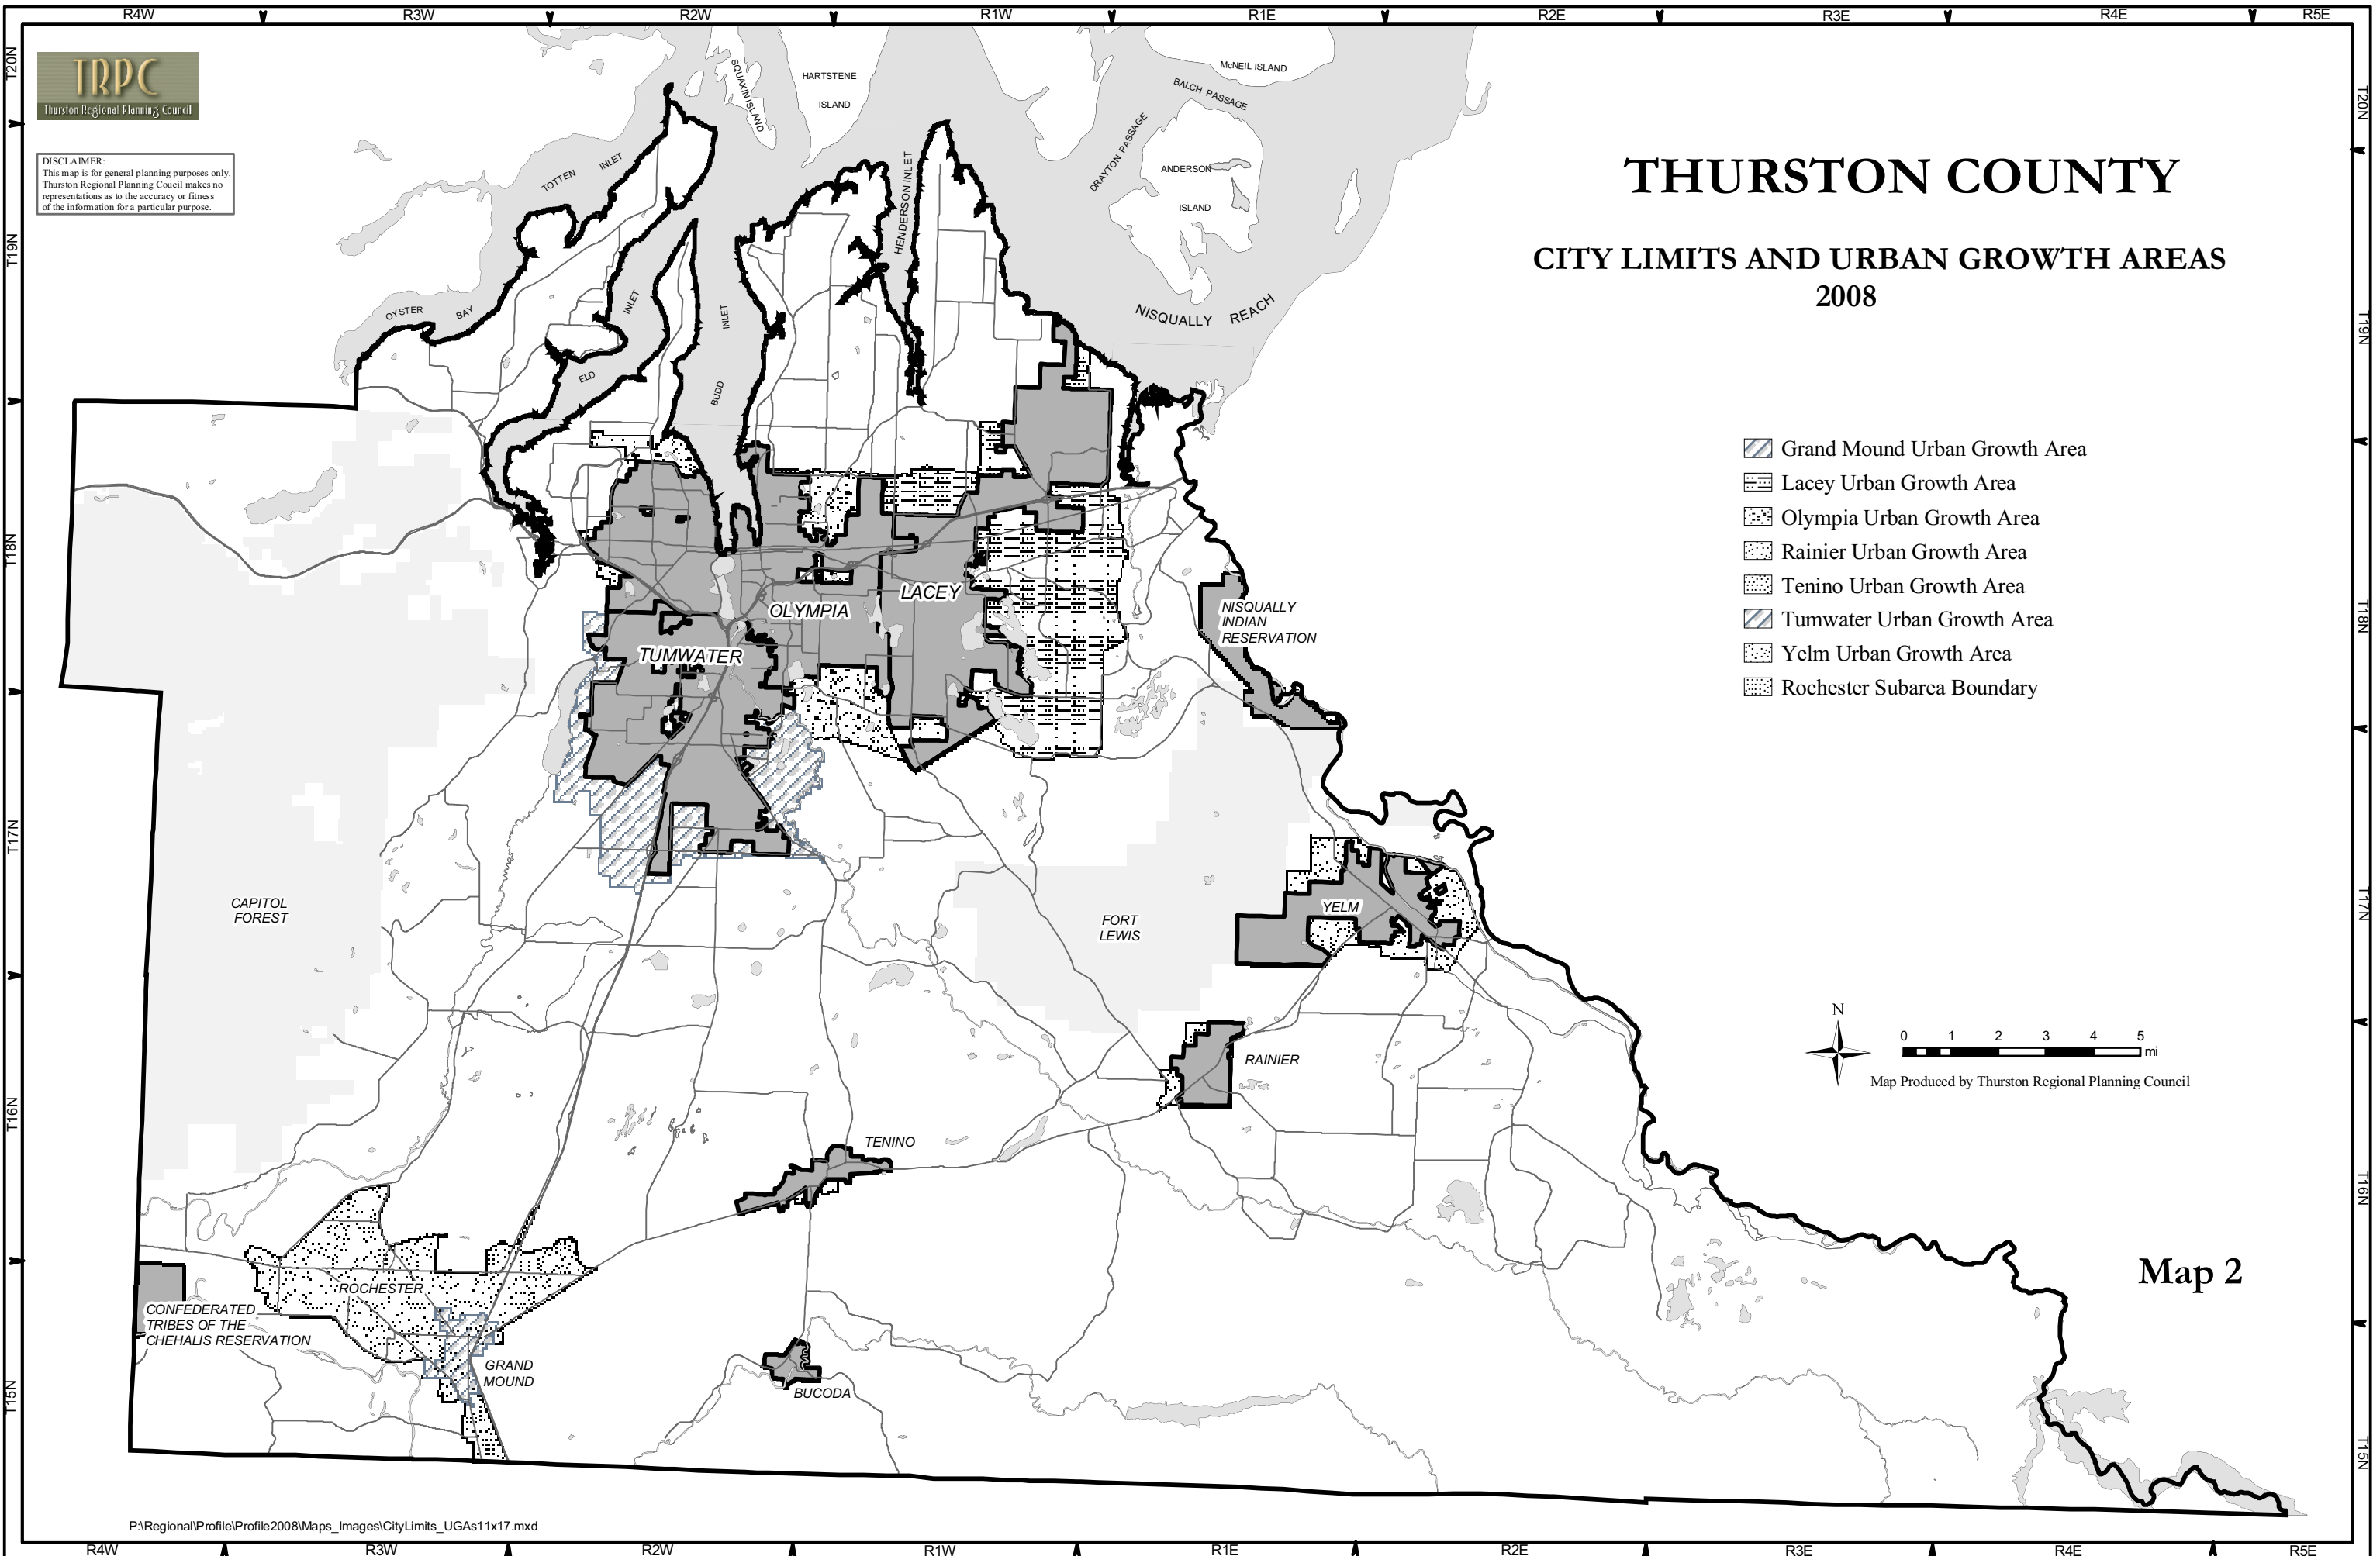

THURSTON COUNTY

CITY LIMITS AND URBAN GROWTH AREAS

2008

- Grand Mound Urban Growth Area
- Lacey Urban Growth Area
- Olympia Urban Growth Area
- Rainier Urban Growth Area
- Tenino Urban Growth Area
- Tumwater Urban Growth Area
- Yelm Urban Growth Area
- Rochester Subarea Boundary

Map 2