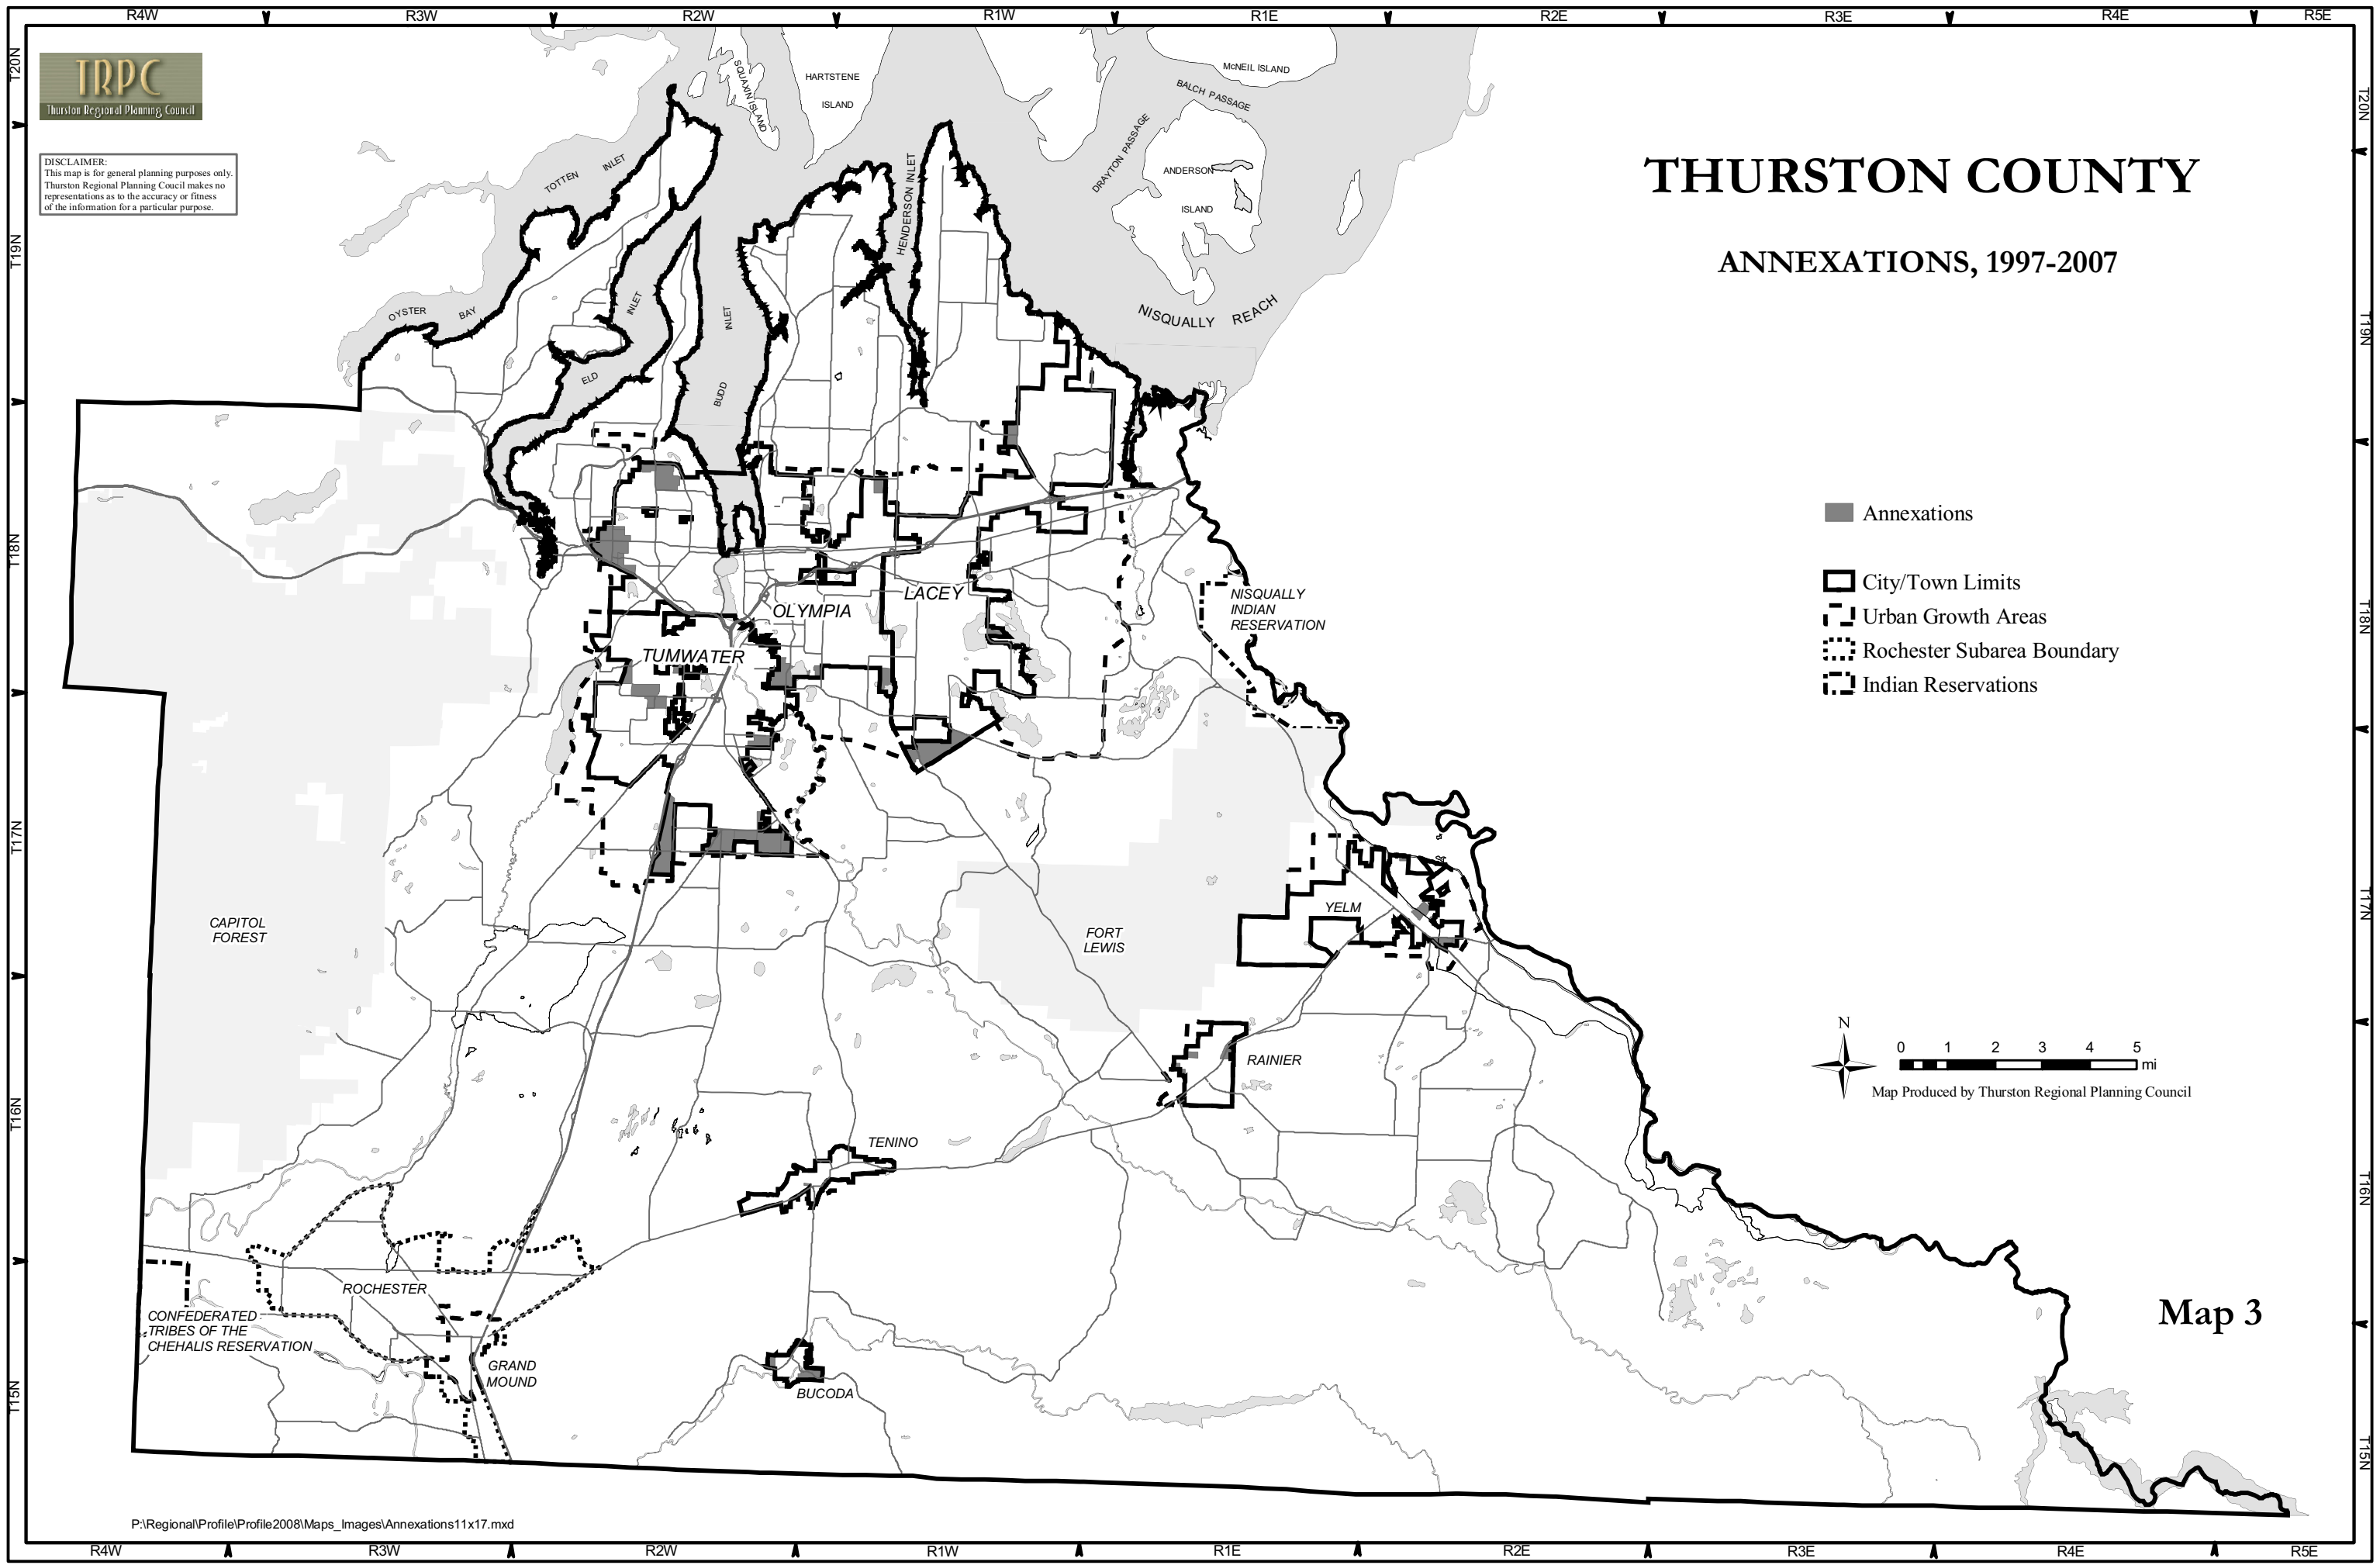

THURSTON COUNTY

ANNEXATIONS, 1997-2007

- Annexations
- City/Town Limits
- ▤ Urban Growth Areas
- ⋯ Rochester Subarea Boundary
- ▣ Indian Reservations

Map 3