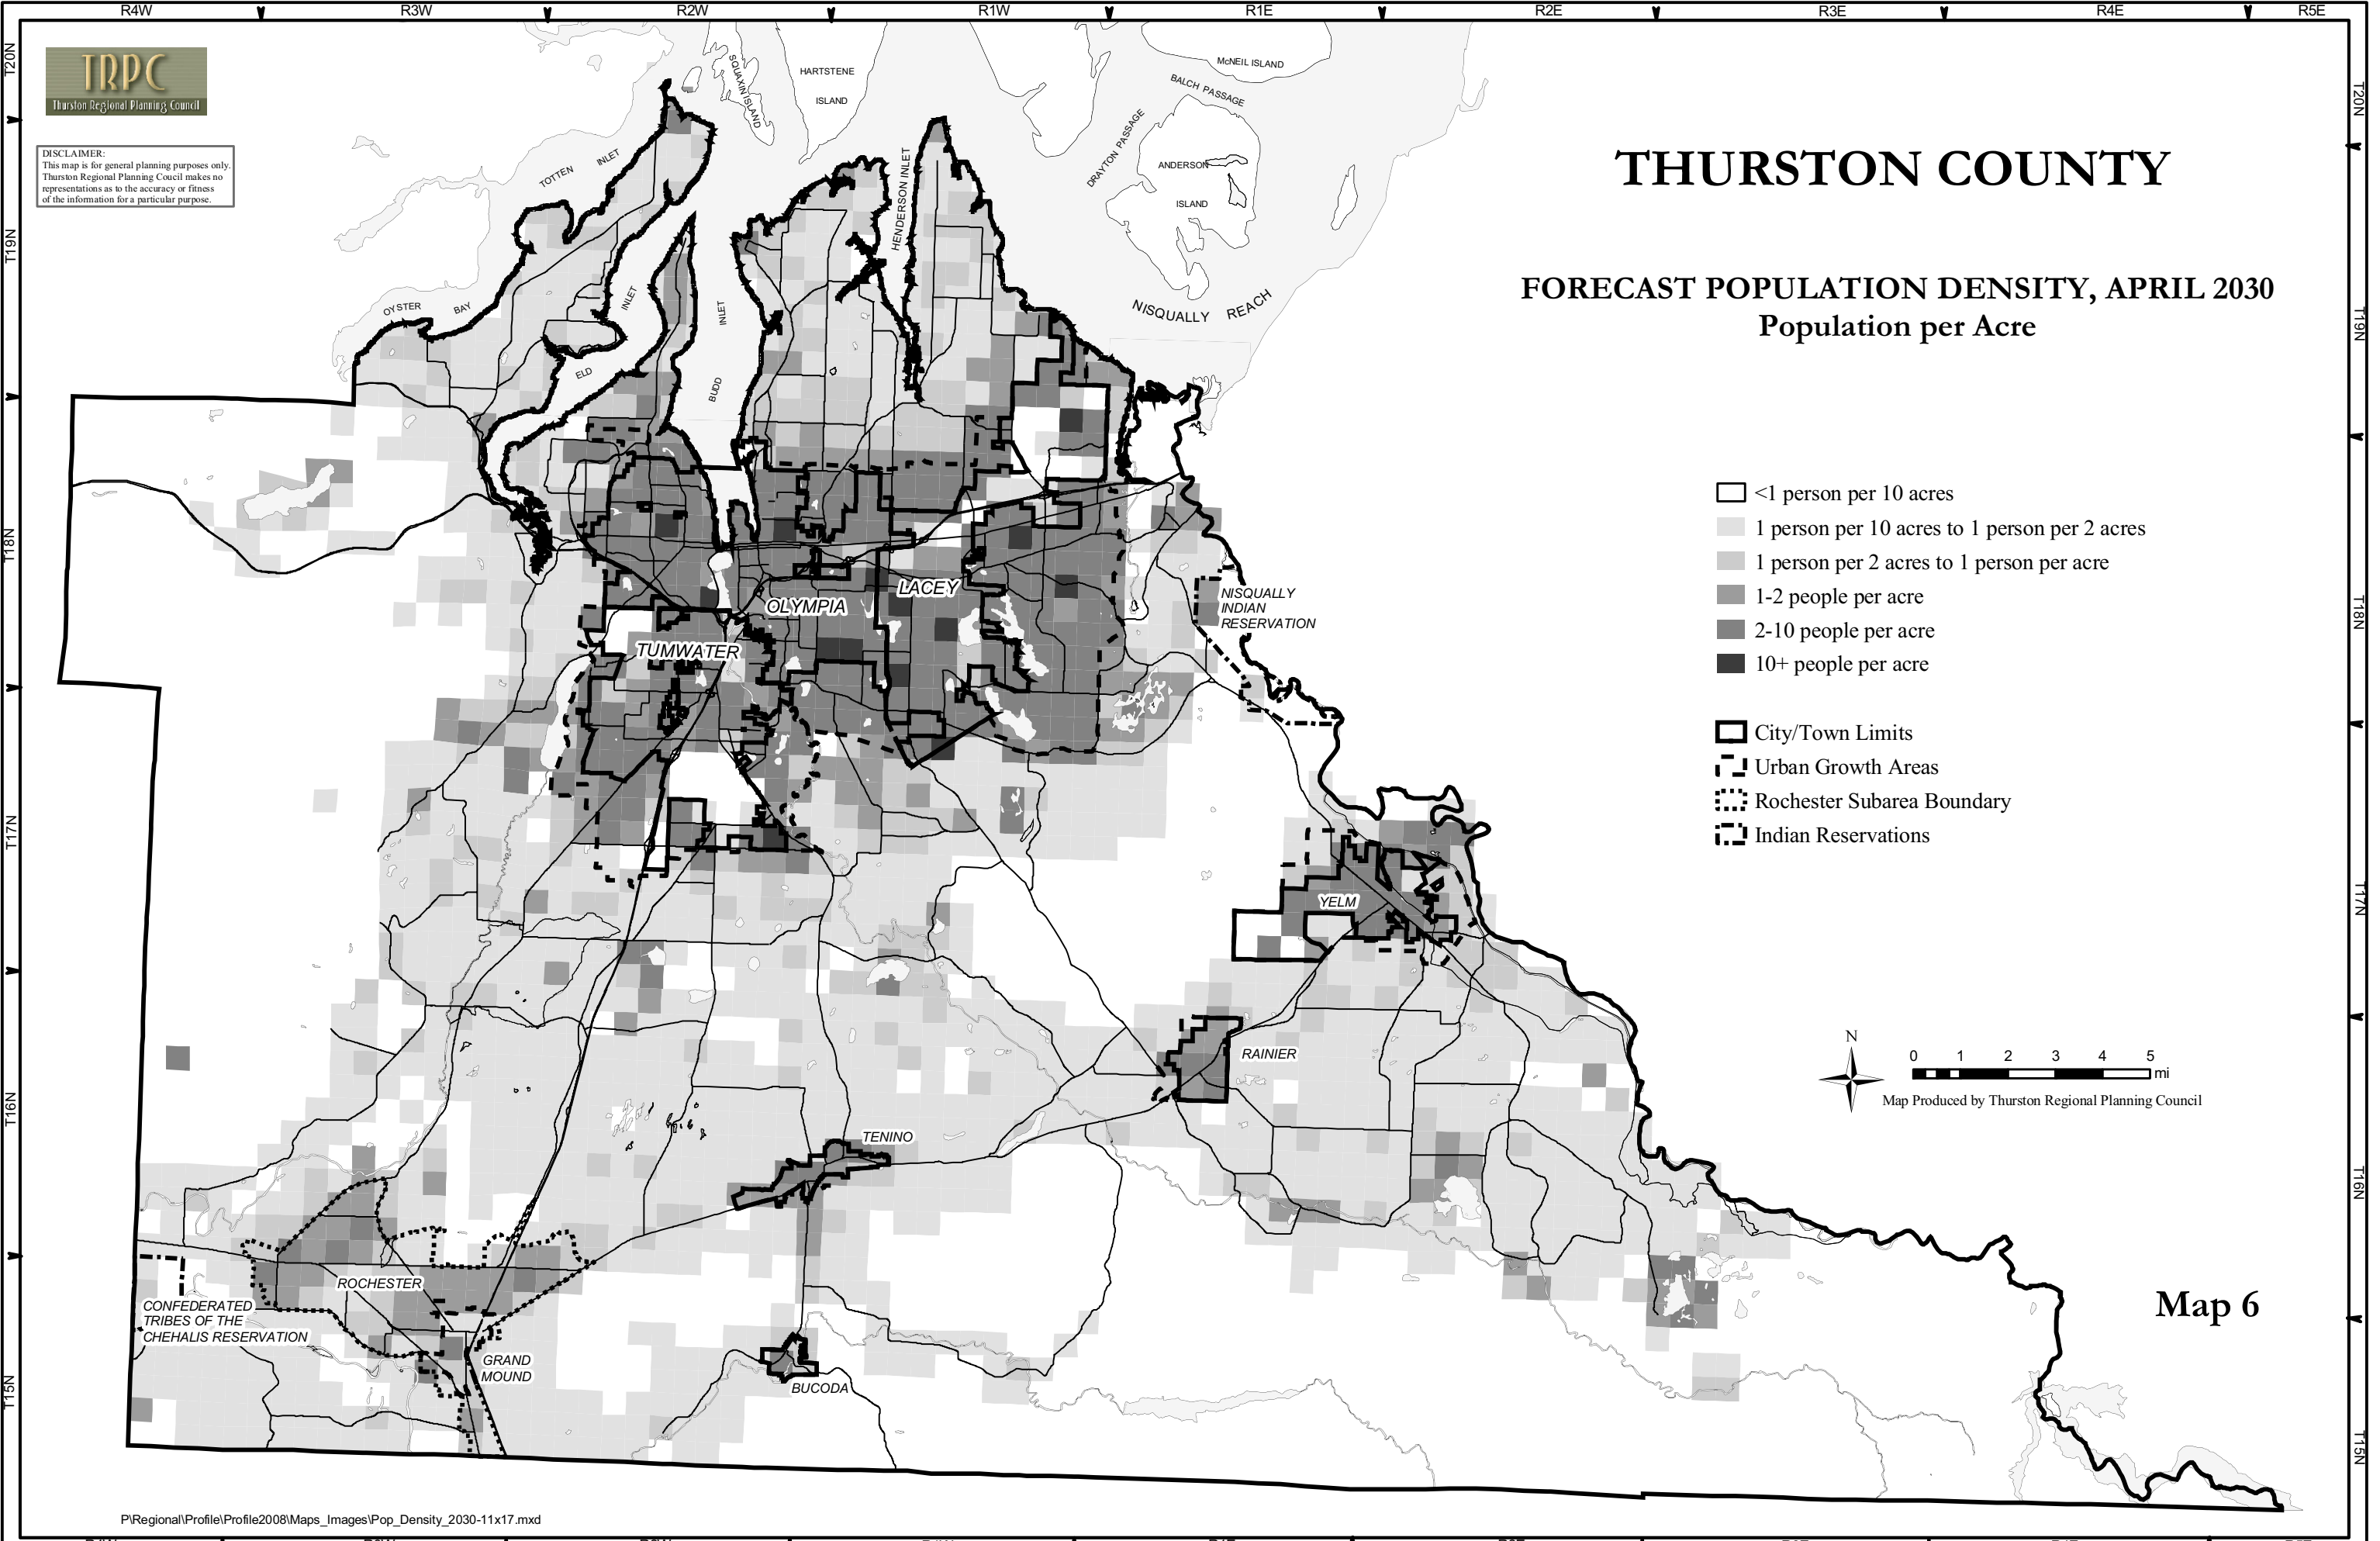

THURSTON COUNTY

FORECAST POPULATION DENSITY, APRIL 2030 Population per Acre

- <1 person per 10 acres
- 1 person per 10 acres to 1 person per 2 acres
- 1 person per 2 acres to 1 person per acre
- 1-2 people per acre
- 2-10 people per acre
- 10+ people per acre

- City/Town Limits
- Urban Growth Areas
- Rochester Subarea Boundary
- Indian Reservations

Map 6