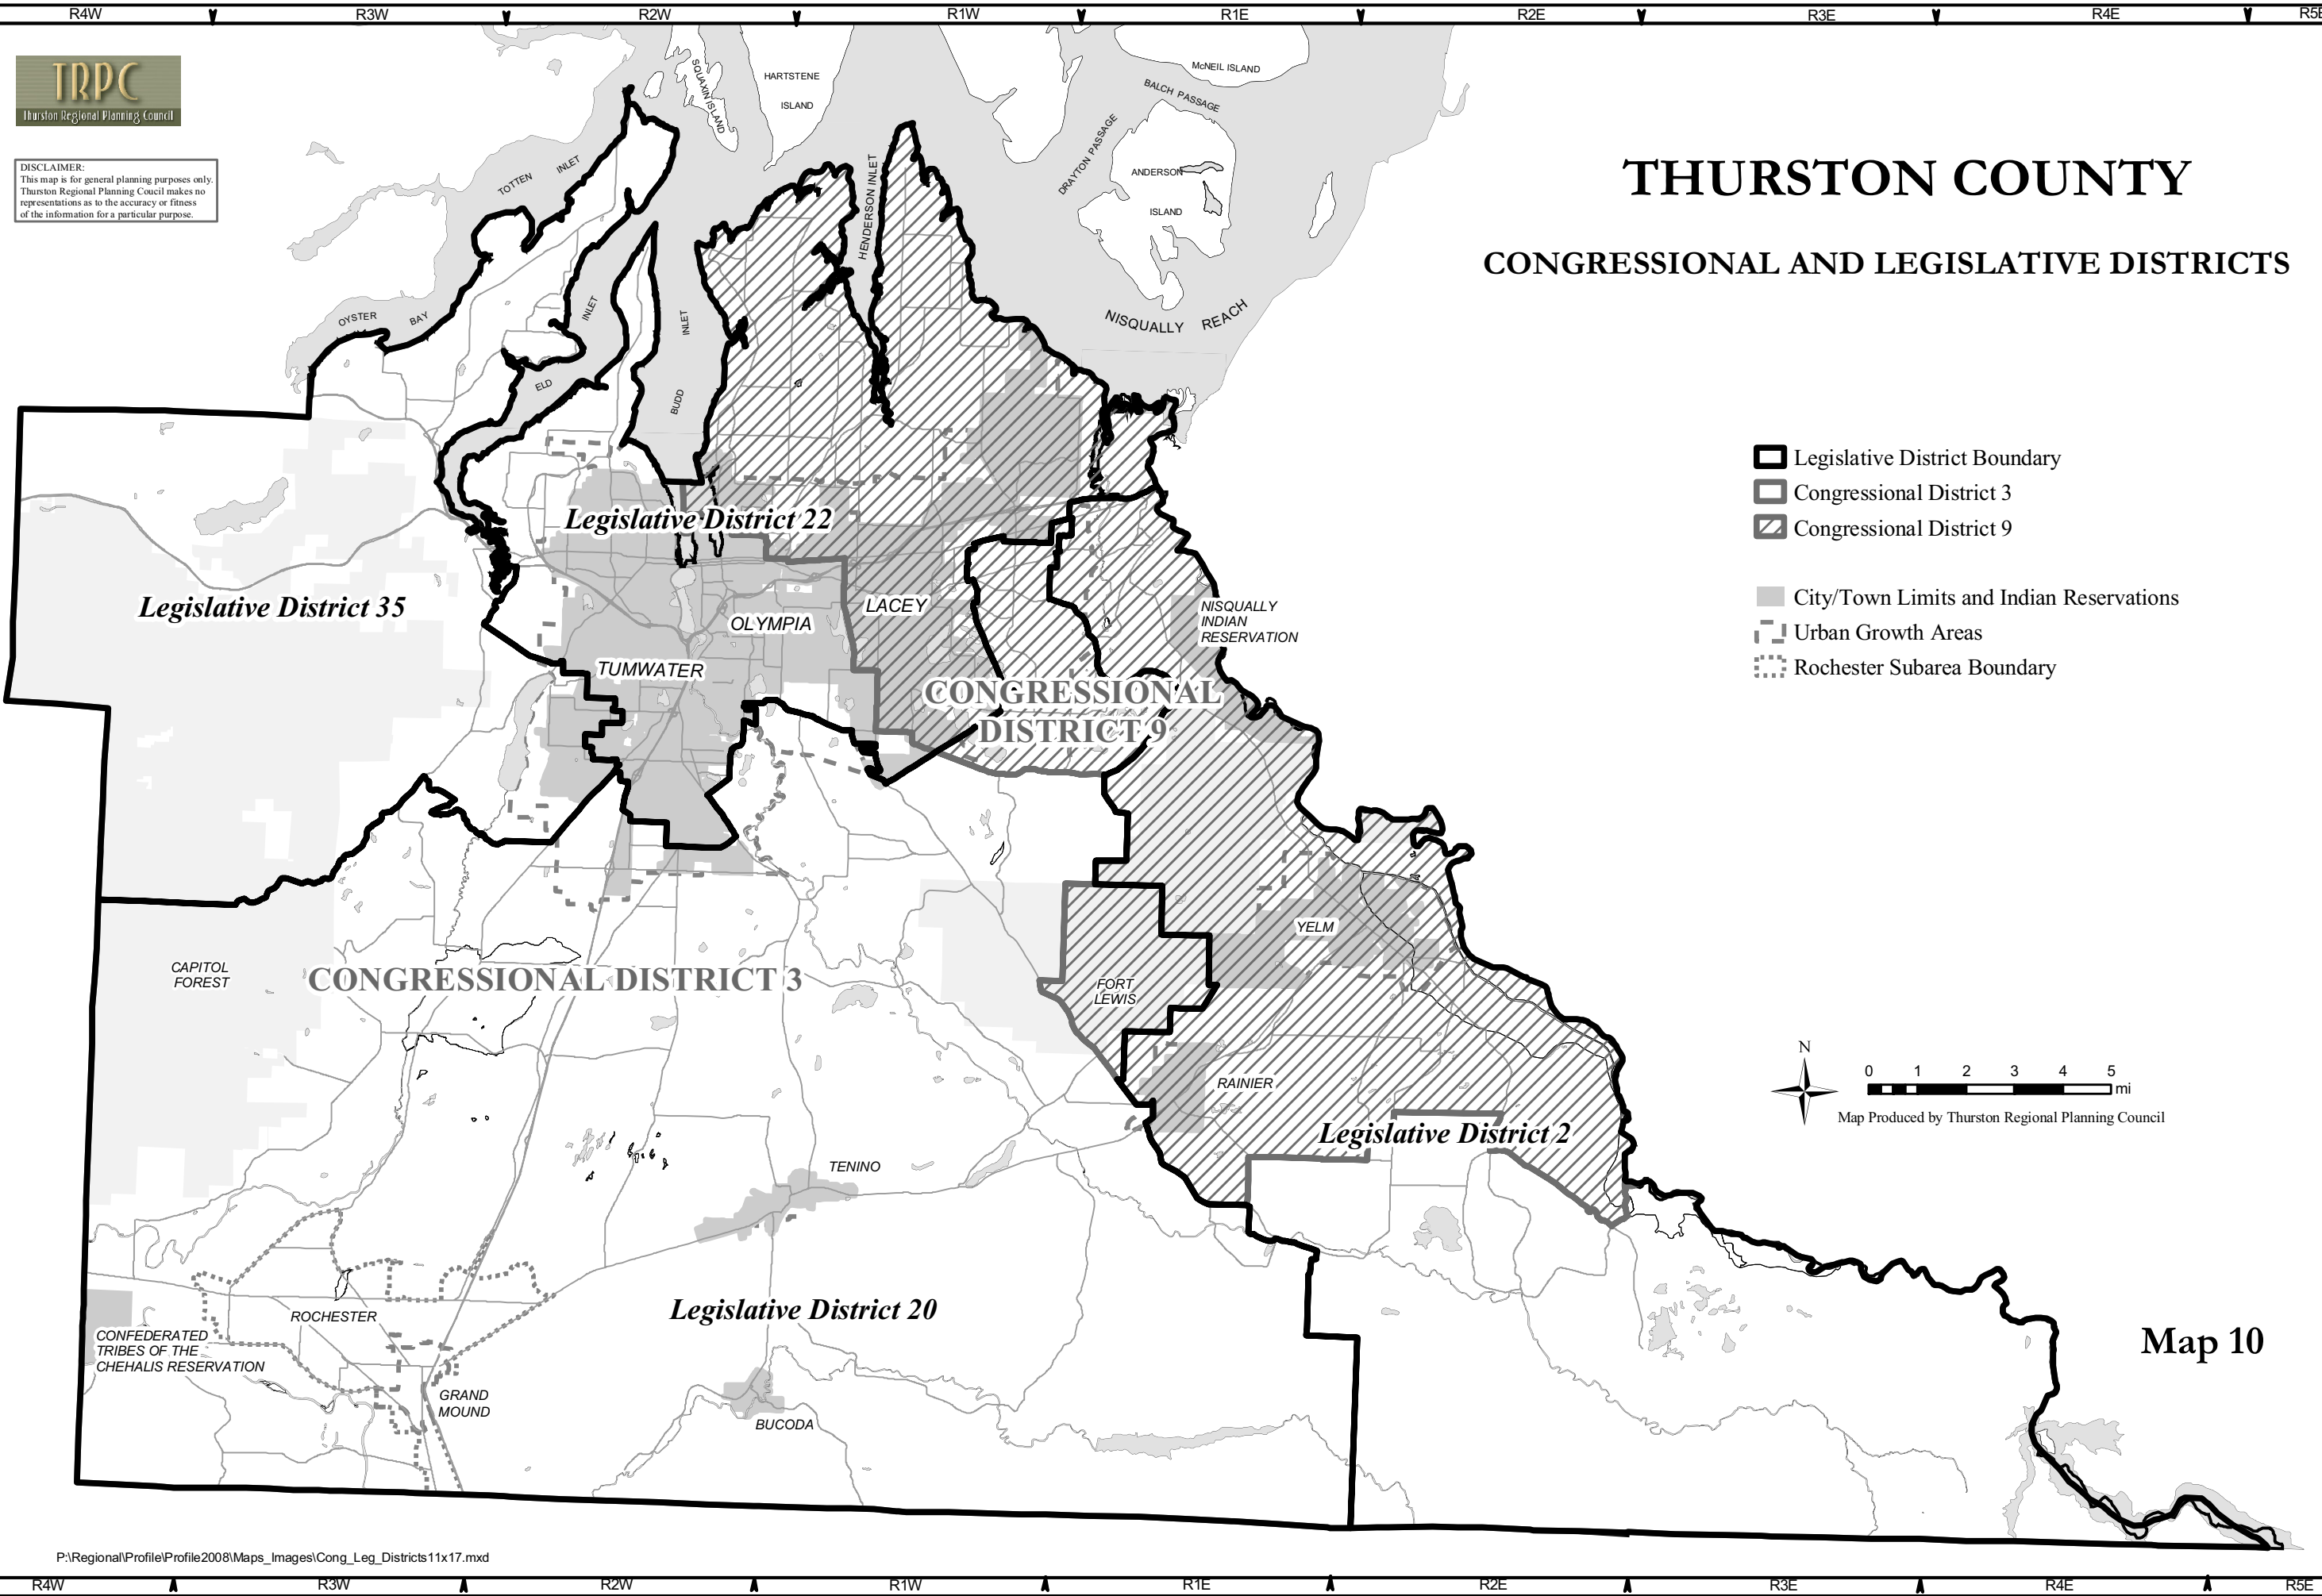

THURSTON COUNTY

CONGRESSIONAL AND LEGISLATIVE DISTRICTS

- Legislative District Boundary
- Congressional District 3
- Congressional District 9
- City/Town Limits and Indian Reservations
- Urban Growth Areas
- Rochester Subarea Boundary

Map 10